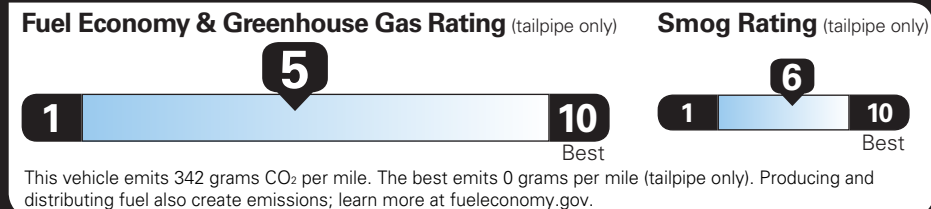

EPA DOT Fuel Economy and Environment

Gasoline Vehicle

Fuel Economy EQUINOX AWD

Small SUVs range from 14 to 125 MPG. The best vehicle rates 146 MPGe.

26 MPG combined city/hwy
25 MPG city
29 MPG highway

3.8 gallons per 100 miles

You spend **$1,000** more in fuel costs over 5 years compared to the average new vehicle.

G A K

Annual fuel cost **$1,900**