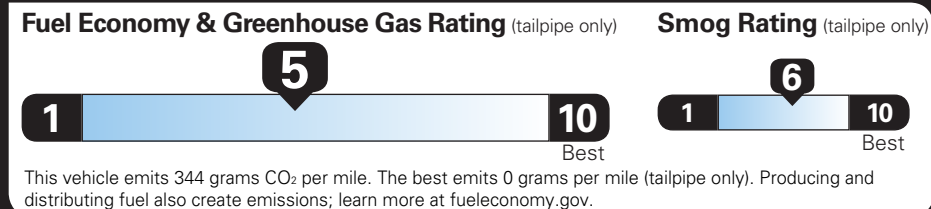

EPA DOT Fuel Economy and Environment

Gasoline Vehicle

Fuel Economy EQUINOX AWD

26 MPG Small SUVs range from 14 to 118 MPG. The best vehicle rates 140 MPGe.

24 city 29 highway

3.8 gallons per 100 miles

You spend **$500** more in fuel costs over 5 years compared to the average new vehicle.

G B W

Annual fuel cost **$2,000**