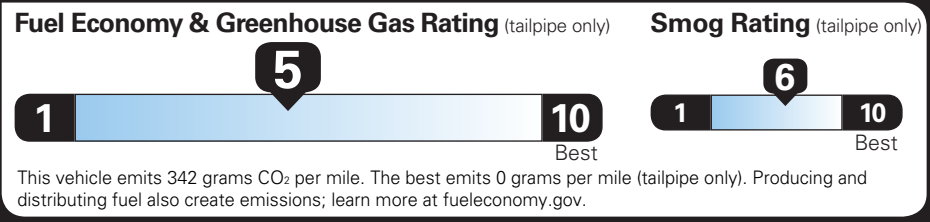

SAFETY & SECURITY

- ENHANCED AUTOMATIC EMERGENCY BRAKING
- FRONT PEDESTRIAN AND BICYCLIST BRAKING
- ENHANCED LANE KEEP ASSIST

- WITH LANE DEPARTURE WARNING
- FOLLOWING DISTANCE INDICATOR
- FORWARD COLLISION ALERT
- INTELLIBEAM, AUTO HIGH BEAM
- INTERSECTION AUTOMATIC EMERGENCY BRAKING
- REAR CROSS TRAFFIC BRAKING
- REVERSE AUTOMATIC BRAKING
- REAR PARK ASSIST
- BLIND ZONE STEERING ASSIST
- SAFETY ALERT SEAT
- HD REAR VISION CAMERA
- ADAPTIVE CRUISE CONTROL

MANUFACTURER'S SUGGESTED RETAIL PRICE

STANDARD VEHICLE PRICE $35,600.00

OPTIONS & PRICING

OPTIONS INSTALLED BY THE MANUFACTURER (MAY REPLACE STANDARD EQUIPMENT SHOWN)

POLAR WHITE	995.00
CONVENIENCE PACKAGE III	950.00

- 8-WAY POWER FRONT PASSENGER SEAT ADJUSTER
- 2-WAY POWER LUMBAR FRONT PASSENGER SEAT ADJUSTER
- VENTILATED FRONT SEATS
- MEMORY SETTINGS
- HEATED REAR OUTBOARD SEATS
- MOSAIC BLACK METALLIC ROOF INC.

TOTAL OPTIONS	$1,945.00
TOTAL VEHICLE & OPTIONS	$37,545.00
DESTINATION CHARGE	1,795.00

TOTAL VEHICLE PRICE* $39,340.00

EPA DOT Fuel Economy and Environment

Gasoline Vehicle

Fuel Economy EQUINOX AWD

Small SUVs range from 14 to 125 MPG. The best vehicle rates 146 MPGe.

26 MPG combined city/hwy
25 MPG city
29 MPG highway

3.8 gallons per 100 miles

You spend **$1,000** more in fuel costs over 5 years compared to the average new vehicle.

GAK

Annual fuel cost **$1,900**

Actual results will vary for many reasons, including driving conditions and how you drive and maintain your vehicle. The average new vehicle gets 29 MPG and costs $8,500 to fuel over 5 years. Cost estimates are based on 15,000 miles per year at $3.30 per gallon. MPGe is miles per gasoline gallon equivalent. Vehicle emissions are a significant cause of climate change and smog.

fuel economy.gov
Calculate personalized estimates and compare vehicles

GOVERNMENT 5-STAR SAFETY RATINGS

This vehicle has not been rated by the government for overall vehicle score, frontal crash, side crash or rollover risk.

Source: National Highway Traffic Safety Administration (NHTSA)
www.safercar.gov or 1-888-327-4236

PARTS CONTENT INFORMATION

FOR VEHICLES IN THIS CARLINE:
U.S./CANADIAN PARTS CONTENT: 11%
MAJOR SOURCES OF FOREIGN PARTS CONTENT: MEXICO 55%

NOTE: PARTS CONTENT DOES NOT INCLUDE FINAL ASSEMBLY, DISTRIBUTION, OR OTHER NON-PARTS COSTS.

FOR THIS VEHICLE:
FINAL ASSEMBLY POINT: SAN LUIS POTOSI, MEXICO
COUNTRY OF ORIGIN: ENGINE: MEXICO TRANSMISSION: MEXICO

This label has been applied pursuant to Federal law - Do not remove prior to delivery to the ultimate purchaser. *Includes Manufacturer's Recommended Pre-Delivery Service. Does not include dealer installed options and accessories not listed above, local taxes or license fees.

© 2009 General Motors LLC
GMLBL_PROD_0043 - 10/23/2023

Better drives start with OnStar®
Activate today

Learn more at onstar.com, or scan the QR code
onstar.com/privacy

ORDER NO FNTKXX SALES CODE E
SALES MODEL CODE 1PS26
DEALER NO 04466
FINAL ASSEMBLY:
SAN LUIS POTOSI, MEXICO

VIN 3GNAXTEG1TL295941 REISSUE

DEALER TO WHOM DELIVERED
BILLION CHEVROLET OF WORTHINGTON
3401 W 41ST STREET
SIOUX FALLS, SD 57106