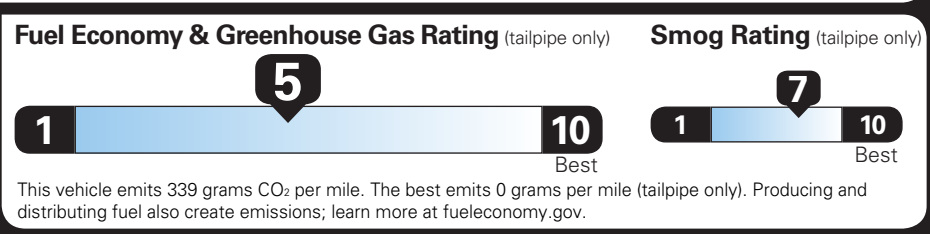

TOTAL VEHICLE PRICE* \$29,595.00

EPA DOT Fuel Economy and Environment

Gasoline Vehicle

Fuel Economy EQUINOX AWD

26 MPG combined city/hwy
24 city
30 highway

3.8 gallons per 100 miles

You spend \$750 more in fuel costs over 5 years compared to the average new vehicle.

Small SUVs range from 14 to 123 MPG. The best vehicle rates 140 MPGe.

Annual fuel cost **\$2,100**

Actual results will vary for many reasons, including driving conditions and how you drive and maintain your vehicle. The average new vehicle gets 28 MPG and costs \$9,750 to fuel over 5 years. Cost estimates are based on 15,000 miles per year at \$3.60 per gallon. MPGe is miles per gasoline gallon equivalent. Vehicle emissions are a significant cause of climate change and smog.