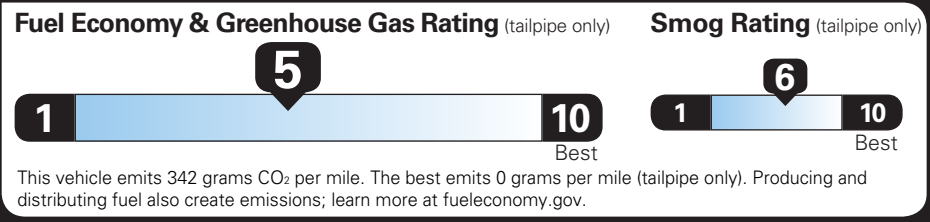

SAFETY & SECURITY

- ENHANCED AUTOMATIC EMERGENCY BRAKING
- FRONT PEDESTRIAN AND BICYCLIST BRAKING

- ENHANCED LANE KEEP ASSIST WITH LANE DEPARTURE WARNING
- FOLLOWING DISTANCE INDICATOR
- FORWARD COLLISION ALERT
- INTELLIBEAM, AUTO HIGH BEAM
- INTERSECTION AUTOMATIC EMERGENCY BRAKING
- REAR CROSS TRAFFIC BRAKING
- REVERSE AUTOMATIC BRAKING
- REAR PARK ASSIST
- BLIND ZONE STEERING ASSIST
- SAFETY ALERT SEAT
- HD REAR VISION CAMERA
- ADAPTIVE CRUISE CONTROL

MANUFACTURER'S SUGGESTED RETAIL PRICE

STANDARD VEHICLE PRICE $35,600.00

OPTIONS & PRICING

OPTIONS INSTALLED BY THE MANUFACTURER (MAY REPLACE STANDARD EQUIPMENT SHOWN)

CONVENIENCE PACKAGE III 950.00

- 8-WAY POWER FRONT PASSENGER SEAT ADJUSTER
  - 2-WAY POWER LUMBAR FRONT PASSENGER SEAT ADJUSTER
  - VENTILATED FRONT SEATS
  - MEMORY SETTINGS
  - HEATED REAR OUTBOARD SEATS

FRONT LICENSE PLATE BRACKET	40.00
SUMMIT WHITE ROOF	INC.

TOTAL OPTIONS $990.00

TOTAL VEHICLE & OPTIONS $36,590.00

DESTINATION CHARGE 1,795.00

TOTAL VEHICLE PRICE* $38,385.00

EPA DOT Fuel Economy and Environment

Gasoline Vehicle

Fuel Economy EQUINOX AWD

Small SUVs range from 14 to 125 MPG. The best vehicle rates 146 MPGe.

26 MPG combined city/hwy
25 MPG city
29 MPG highway

3.8 gallons per 100 miles

You spend **$1,000** more in fuel costs over 5 years compared to the average new vehicle.

G
A
K

Annual fuel cost **$1,900**

Actual results will vary for many reasons, including driving conditions and how you drive and maintain your vehicle. The average new vehicle gets 29 MPG and costs $8,500 to fuel over 5 years. Cost estimates are based on 15,000 miles per year at $3.30 per gallon. MPGe is miles per gasoline gallon equivalent. Vehicle emissions are a significant cause of climate change and smog.

fuelconomy.gov
Calculate personalized estimates and compare vehicles

GOVERNMENT 5-STAR SAFETY RATINGS

This vehicle has not been rated by the government for overall vehicle score, frontal crash, side crash or rollover risk.

Source: National Highway Traffic Safety Administration (NHTSA)
www.safercar.gov or 1-888-327-4236

PARTS CONTENT INFORMATION

FOR VEHICLES IN THIS CARLINE:
U.S./CANADIAN PARTS CONTENT: 11%
MAJOR SOURCES OF FOREIGN PARTS CONTENT: MEXICO 55%

NOTE: PARTS CONTENT DOES NOT INCLUDE FINAL ASSEMBLY, DISTRIBUTION, OR OTHER NON-PARTS COSTS.

FOR THIS VEHICLE:
FINAL ASSEMBLY POINT: SAN LUIS POTOSI, MEXICO
COUNTRY OF ORIGIN: ENGINE: MEXICO TRANSMISSION: MEXICO

This label has been applied pursuant to Federal law - Do not remove prior to delivery to the ultimate purchaser. *Includes Manufacturer's Recommended Pre-Delivery Service. Does not include dealer installed options and accessories not listed above, local taxes or license fees.

© 2009 General Motors LLC
GMLBL_PROD_0043 - 10/23/2023

Better drives start with OnStar®
Activate today

Learn more at onstar.com, or scan the QR code
onstar.com/privacy

ORDER NO FNNSOX SALES CODE E
SALES MODEL CODE 1PR26
DEALER NO 18435
FINAL ASSEMBLY:
SAN LUIS POTOSI, MEXICO

VIN 3GNAXSEG6TL286775 REISSUE

DEALER TO WHOM DELIVERED
DONOHOO CHEVROLET
1000 GREENHILL BLVD NW
FORT PAYNE, AL 35967-8375