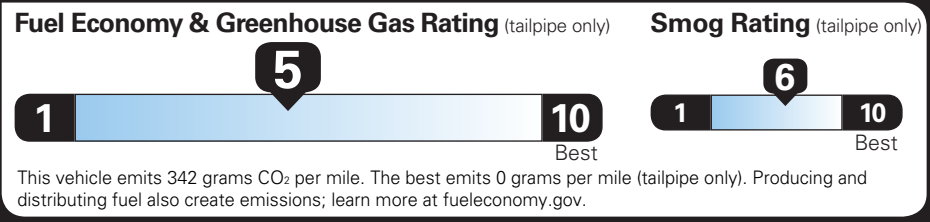

EPA DOT Fuel Economy and Environment

Gasoline Vehicle

Fuel Economy EQUINOX AWD

Small SUVs range from 14 to 125 MPG. The best vehicle rates 146 MPGe.

26 MPG combined city/hwy

25 city 29 highway

3.8 gallons per 100 miles

You spend **$1,000** more in fuel costs over 5 years compared to the average new vehicle.

GAK

Annual fuel cost **$1,900**