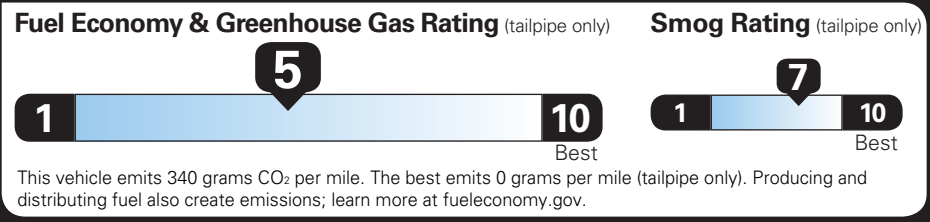

TOTAL OPTIONS	\$785.00
TOTAL VEHICLE & OPTIONS	\$28,985.00
DESTINATION CHARGE	1,395.00

TOTAL VEHICLE PRICE* \$30,380.00

EPA DOT Fuel Economy and Environment

Gasoline Vehicle

Fuel Economy EQUINOX AWD

Small SUVs range from 14 to 129 MPG. The best vehicle rates 132 MPGe.

26 MPG combined city/hwy

24 city

30 highway

3.8 gallons per 100 miles

You spend **\$500** more in fuel costs over 5 years compared to the average new vehicle.

Annual fuel cost **\$1,700**

Actual results will vary for many reasons, including driving conditions and how you drive and maintain your vehicle. The average new vehicle gets 28 MPG and costs \$8,000 to fuel over 5 years. Cost estimates are based on 15,000 miles per year at \$2.95 per gallon. MPGe is miles per gasoline gallon equivalent. Vehicle emissions are a significant cause of climate change and smog.

fuel economy.gov
Calculate personalized estimates and compare vehicles

GOVERNMENT 5-STAR SAFETY RATINGS

Overall Vehicle Score ★★★★★

Based on the combined ratings of frontal, side and rollover. Should ONLY be compared to other vehicles of similar size and weight.