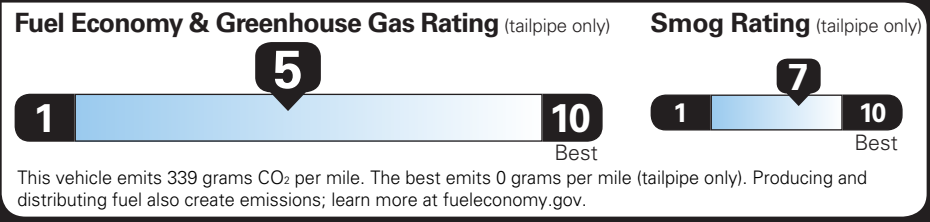

EPA DOT Fuel Economy and Environment

Gasoline Vehicle

Fuel Economy EQUINOX AWD

Small SUVs range from 14 to 123 MPG. The best vehicle rates 140 MPGe.

26 MPG combined city/hwy

24 city

30 highway

3.8 gallons per 100 miles

You spend **$750** more in fuel costs over 5 years compared to the average new vehicle.

G B 7

Annual fuel cost **$2,100**