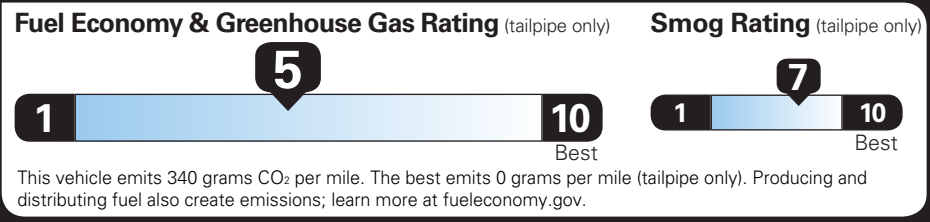

EPA DOT Fuel Economy and Environment

Gasoline Vehicle

Fuel Economy EQUINOX AWD

Small SUVs range from 14 to 123 MPG. The best vehicle rates 132 MPGe.

26 MPG combined city/hwy
24 city
30 highway

3.8 gallons per 100 miles

You spend **$500** more in fuel costs over 5 years compared to the average new vehicle.

Annual fuel cost **$1,700**