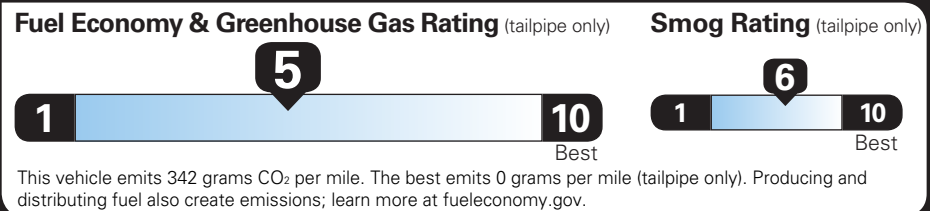

EPA DOT Fuel Economy and Environment

Gasoline Vehicle

Fuel Economy EQUINOX AWD

Small SUVs range from 14 to 125 MPG. The best vehicle rates 146 MPGe.

26 MPG combined city/hwy

25 MPG city

29 MPG highway

3.8 gallons per 100 miles

You spend $1,000 more in fuel costs over 5 years compared to the average new vehicle.

GAK

Annual fuel cost $1,900