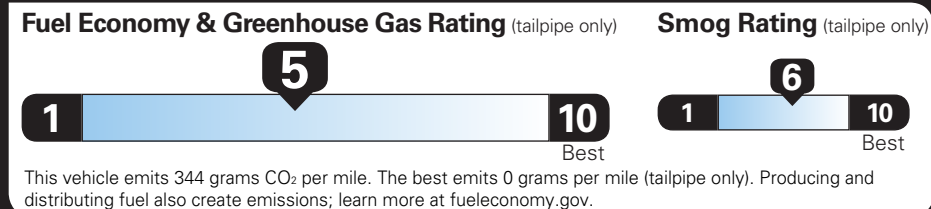

EPA DOT Fuel Economy and Environment

Gasoline Vehicle

Fuel Economy EQUINOX AWD

Small SUVs range from 14 to 118 MPG. The best vehicle rates 140 MPGe.

26 MPG combined city/hwy
24 MPG city
29 MPG highway

3.8 gallons per 100 miles

You spend **$500** more in fuel costs over 5 years compared to the average new vehicle.

Annual fuel cost **$2,000**