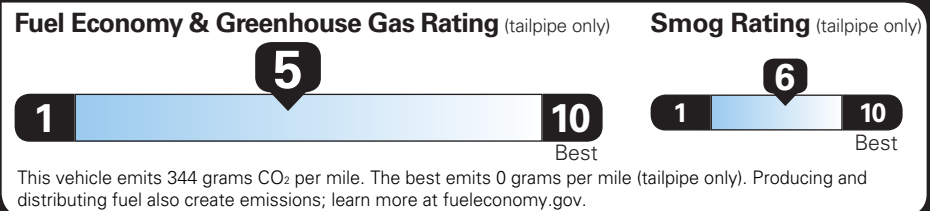

EPA DOT Fuel Economy and Environment

Gasoline Vehicle

Fuel Economy EQUINOX AWD

26 MPG Small SUVs range from 14 to 118 MPG. The best vehicle rates 140 MPGe.

24 city **29** highway

3.8 gallons per 100 miles

You spend **$500** more in fuel costs over 5 years compared to the average new vehicle.

G B W

Annual fuel cost **$2,000**