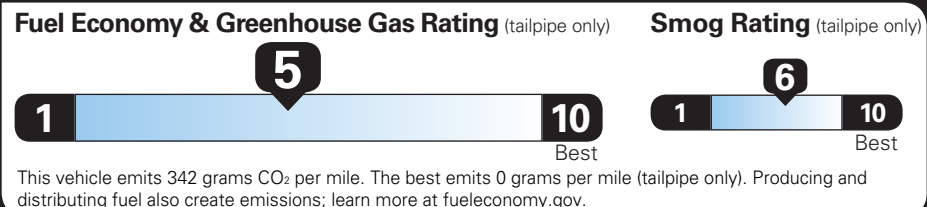

Actual results will vary for many reasons, including driving conditions and how you drive and maintain your vehicle. The average new vehicle gets 29 MPG and costs $8,000 to fuel over 5 years. Cost estimates are based on 15,000 miles per year at $3.10 per gallon. MPGe is miles per gasoline gallon equivalent. Vehicle emissions are a significant cause of climate change and smog.

fuel economy.gov

Calculate personalized estimates and compare vehicles

GOVERNMENT 5-STAR SAFETY RATINGS

This vehicle has not been rated by the government for overall vehicle score, frontal crash, side crash or rollover risk.

Source: National Highway Traffic Safety Administration (NHTSA) www.safercar.gov or 1-888-327-4236

PARTS CONTENT INFORMATION

FOR VEHICLES IN THIS CARLINE:
U.S./CANADIAN PARTS CONTENT: 12%
MAJOR SOURCES OF FOREIGN PARTS CONTENT: MEXICO 59%

NOTE: PARTS CONTENT DOES NOT INCLUDE FINAL ASSEMBLY, DISTRIBUTION, OR OTHER NON-PARTS COSTS.

FOR THIS VEHICLE:
FINAL ASSEMBLY POINT:
SAN LUIS POTOSI, MEXICO
COUNTRY OF ORIGIN:
ENGINE: MEXICO
TRANSMISSION: MEXICO

This label has been applied pursuant to Federal law - Do not remove prior to delivery to the ultimate purchaser. *Includes Manufacturer's Recommended Pre-Delivery Service. Does not include dealer installed options and accessories not listed above, local taxes or license fees.

© 2009 General Motors LLC GMLBL_PROD_0044 - 11/01/2025

Better drives start with OnStar®
Activate today

Learn more at onstar.com, or scan the QR code

onstar.com/privacy

ORDER NO GBMBJ7 SALES CODE E
SALES MODEL CODE 1PT26
DEALER NO 90981
FINAL ASSEMBLY:
SAN LUIS POTOSI, MEXICO

VIN 3GNAXPEG3VL111187 REISSUE

DEALER TO WHOM DELIVERED
SARCHIONE CHEVROLET GARRETTSVILLE
10851 NORTH ST
GARRETTSVILLE, OH 44231-1017