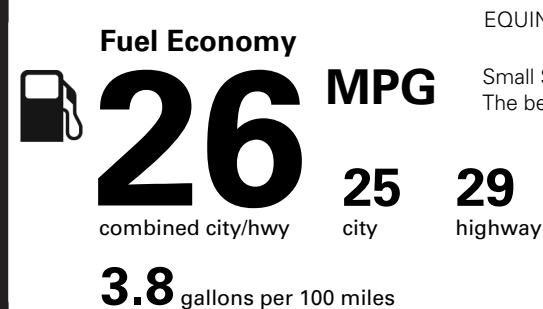

EPA DOT Fuel Economy and Environment

Gasoline Vehicle

EQUINOX AWD

Small SUVs range from 14 to 138 MPG. The best vehicle rates 146 MPGe.

You spend **$1,000** more in fuel costs over 5 years compared to the average new vehicle.

Annual fuel cost **$1,800**