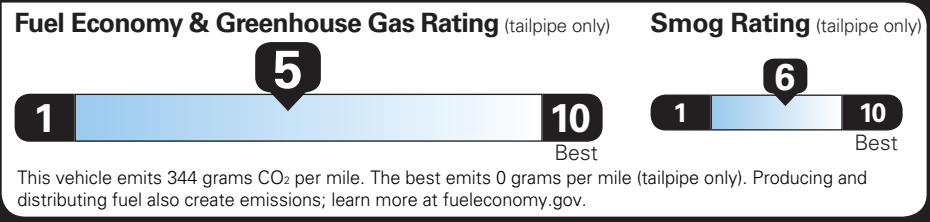

EPA DOT Fuel Economy and Environment

Gasoline Vehicle

Fuel Economy EQUINOX AWD

Small SUVs range from 14 to 118 MPG. The best vehicle rates 140 MPGe.

26 MPG combined city/hwy
24 city 29 highway

3.8 gallons per 100 miles

You spend **$500** more in fuel costs over 5 years compared to the average new vehicle.

Annual fuel cost **$2,000**