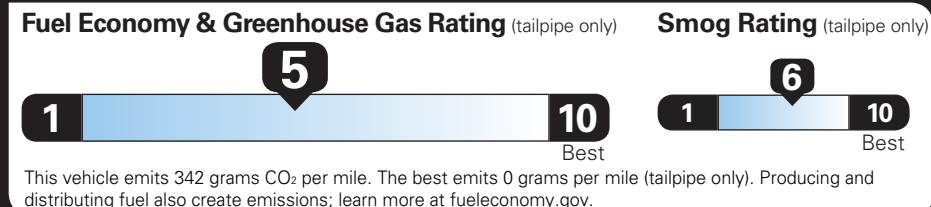

You spend $1,000 more in fuel costs over 5 years compared to the average new vehicle.

Annual fuel cost $1,900