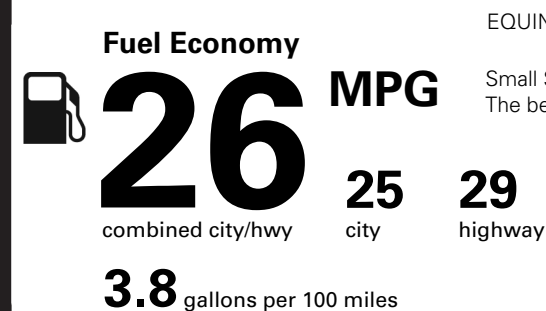

- ADAPTIVE CRUISE CONTROL

MANUFACTURER'S SUGGESTED RETAIL PRICE

STANDARD VEHICLE PRICE \$30,700.00

OPTIONS & PRICING

OPTIONS INSTALLED BY THE MANUFACTURER (MAY REPLACE STANDARD EQUIPMENT SHOWN)

- CONVENIENCE PACKAGE II 2,050.00
- EVOTEX SEATING SURFACES
- 8-WAY POWER DRIVER SEAT ADJUSTER
- 2-WAY POWER LUMBAR DRIVER SEAT ADJUSTER
- AUTOSENSE POWER LIFTGATE
- DUAL ZONE AUTO CLIMATE CONTROL
- RAIN SENSING FRONT WINDSHIELD WIPERS
- HEATED WIPER PARK
- WIRELESS DEVICE CHARGING
- UNIVERSAL HOME REMOTE

TOTAL OPTIONS	\$3,260.00
TOTAL VEHICLE & OPTIONS	\$33,960.00
DESTINATION CHARGE	1,795.00

TOTAL VEHICLE PRICE* \$35,755.00

EPA DOT Fuel Economy and Environment

Gasoline Vehicle

You spend \$1,000 more in fuel costs over 5 years compared to the average new vehicle.