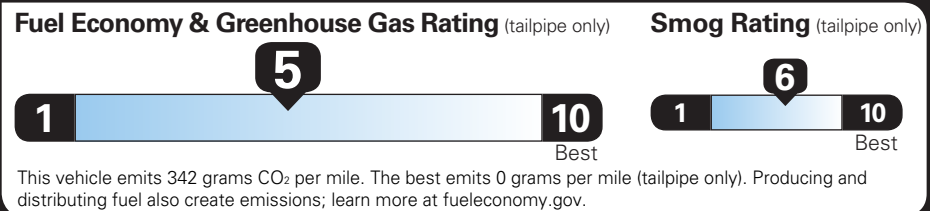

EXTERIOR

- OUTSIDE HEATED MIRRORS
- LED HEADLAMPS
- LED TAIL LAMPS
- REAR DEEP-TINTED WINDOWS

SAFETY & SECURITY

- ENHANCED AUTOMATIC EMERGENCY BRAKING
- FRONT PEDESTRIAN AND BICYCLIST BRAKING
- ENHANCED LANE KEEP ASSIST WITH LANE DEPARTURE WARNING
- FOLLOWING DISTANCE INDICATOR
- FORWARD COLLISION ALERT
- INTELLIBEAM, AUTO HIGH BEAM
- INTERSECTION AUTOMATIC EMERGENCY BRAKING
- REAR CROSS TRAFFIC BRAKING
- REVERSE AUTOMATIC BRAKING
- REAR PARK ASSIST
- BLIND ZONE STEERING ASSIST
- SAFETY ALERT SEAT

- HD REAR VISION CAMERA
- ADAPTIVE CRUISE CONTROL

MANUFACTURER'S SUGGESTED RETAIL PRICE

STANDARD VEHICLE PRICE $31,000.00

OPTIONS & PRICING

OPTIONS INSTALLED BY THE MANUFACTURER (MAY REPLACE STANDARD EQUIPMENT SHOWN)

19" BLACK MACHINED-FACED ALUMINUM WHEELS 600.00

TOTAL OPTIONS	$600.00
TOTAL VEHICLE & OPTIONS	$31,600.00
DESTINATION CHARGE	1,995.00

TOTAL VEHICLE PRICE* $33,595.00

EPA DOT Fuel Economy and Environment

Gasoline Vehicle

Fuel Economy EQUINOX AWD

Small SUVs range from 14 to 138 MPG. The best vehicle rates 146 MPGe.

26 MPG combined city/hwy
25 city 29 highway

3.8 gallons per 100 miles

You spend **$1,000** more in fuel costs over 5 years compared to the average new vehicle.

Annual fuel cost **$1,800**

Actual results will vary for many reasons, including driving conditions and how you drive and maintain your vehicle. The average new vehicle gets 29 MPG and costs $8,000 to fuel over 5 years. Cost estimates are based on 15,000 miles per year at $3.10 per gallon. MPGe is miles per gasoline gallon equivalent. Vehicle emissions are a significant cause of climate change and smog.

fueleconomy.gov
Calculate personalized estimates and compare vehicles

GOVERNMENT 5-STAR SAFETY RATINGS

This vehicle has not been rated by the government for overall vehicle score, frontal crash, side crash or rollover risk.

Source: National Highway Traffic Safety Administration (NHTSA)
www.safercar.gov or 1-888-327-4236

PARTS CONTENT INFORMATION

FOR VEHICLES IN THIS CARLINE:
U.S./CANADIAN PARTS CONTENT: 12%
MAJOR SOURCES OF FOREIGN PARTS CONTENT: MEXICO 59%

NOTE: PARTS CONTENT DOES NOT INCLUDE FINAL ASSEMBLY, DISTRIBUTION, OR OTHER NON-PARTS COSTS.

FOR THIS VEHICLE:
FINAL ASSEMBLY POINT: SAN LUIS POTOSI, MEXICO
COUNTRY OF ORIGIN: ENGINE: MEXICO TRANSMISSION: MEXICO

This label has been applied pursuant to Federal law - Do not remove prior to delivery to the ultimate purchaser. *Includes Manufacturer's Recommended Pre-Delivery Service. Does not include dealer installed options and accessories not listed above, local taxes or license fees.

© 2009 General Motors LLC
GMLBL_PROD_0044 - 11/01/2025

Better drives start with OnStar®
Activate today

Learn more at onstar.com, or scan the QR code
onstar.com/privacy

ORDER NO GBXX8T SALES CODE E
SALES MODEL CODE 1PT26
DEALER NO 90981
FINAL ASSEMBLY:
SAN LUIS POTOSI, MEXICO

VIN 3GNAXPEG1VL123001 REISSUE
DEALER TO WHOM DELIVERED
SARCHIONE CHEVROLET GARRETTSVILLE
10851 NORTH ST
GARRETTSVILLE, OH 44231-1017