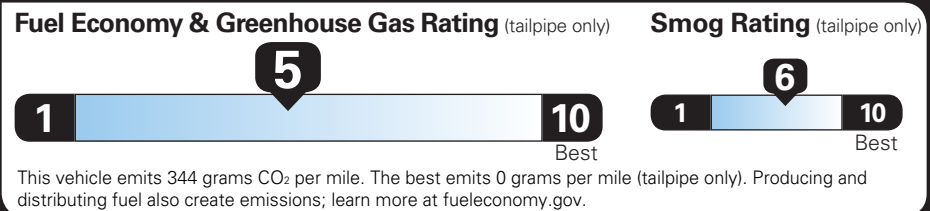

EPA DOT Fuel Economy and Environment

Gasoline Vehicle

Fuel Economy EQUINOX AWD

Small SUVs range from 14 to 118 MPG. The best vehicle rates 140 MPGe.

26 MPG combined city/hwy
24 city 29 highway

3.8 gallons per 100 miles

You spend **$500** more in fuel costs over 5 years compared to the average new vehicle.

Annual fuel cost **$2,000**