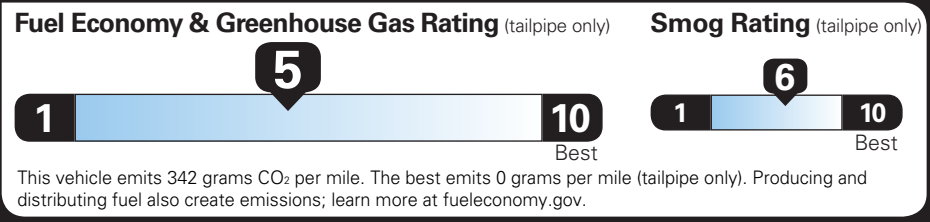

EPA DOT Fuel Economy and Environment

Gasoline Vehicle

Fuel Economy EQUINOX AWD

Small SUVs range from 14 to 125 MPG. The best vehicle rates 146 MPGe.

26 MPG combined city/hwy
25 MPG city
29 MPG highway

3.8 gallons per 100 miles

You spend **$1,000** more in fuel costs over 5 years compared to the average new vehicle.

GAK

Annual fuel cost **$1,900**