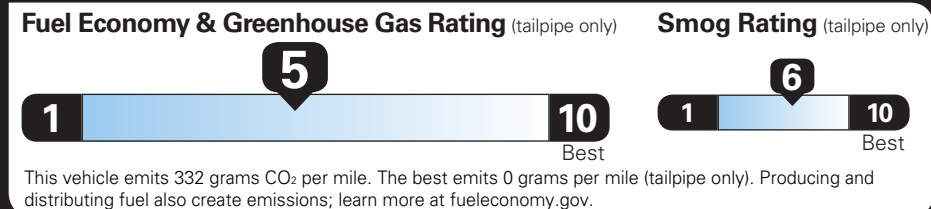

EPA DOT Fuel Economy and Environment

Gasoline Vehicle

Fuel Economy **27** MPG combined city/hwy
26 city 28 highway
3.7 gallons per 100 miles

You spend $250 more in fuel costs over 5 years compared to the average new vehicle.

Annual fuel cost **$1,950**