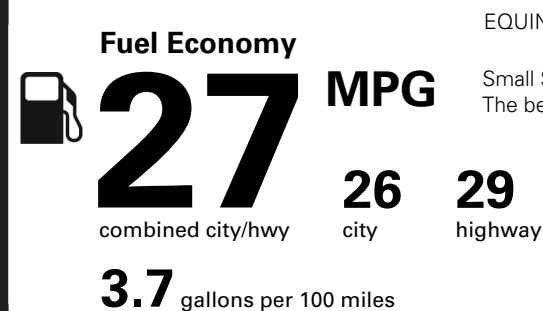

MANUFACTURER'S SUGGESTED RETAIL PRICE

STANDARD VEHICLE PRICE \$33,600.00

OPTIONS & PRICING

OPTIONS INSTALLED BY THE MANUFACTURER (MAY REPLACE STANDARD EQUIPMENT SHOWN)

- CONVENIENCE PACKAGE III 950.00
- 8-WAY POWER FRONT PASSENGER

TOTAL OPTIONS	\$1,895.00
TOTAL VEHICLE & OPTIONS	\$35,495.00
DESTINATION CHARGE	1,795.00

TOTAL VEHICLE PRICE* \$37,290.00

EPA DOT Fuel Economy and Environment

Gasoline Vehicle

You spend **\$750** more in fuel costs over 5 years compared to the average new vehicle.