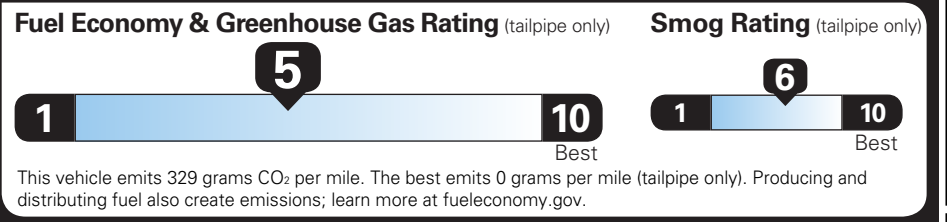

EPA DOT Fuel Economy and Environment

Gasoline Vehicle

Fuel Economy **27** MPG
combined city/hwy
26 city
29 highway
3.7 gallons per 100 miles

You spend $750 more in fuel costs over 5 years compared to the average new vehicle.

Annual fuel cost **$1,850**