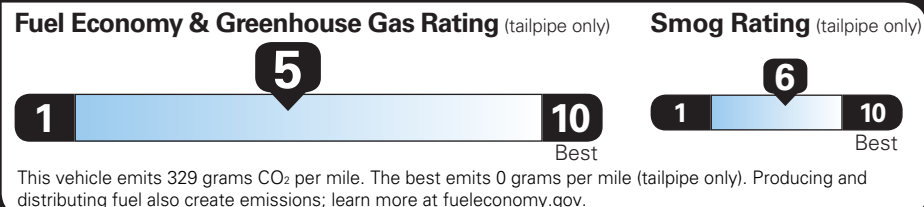

You spend **$750** more in fuel costs over 5 years compared to the average new vehicle.

G
A
A

Annual fuel cost **$1,850**