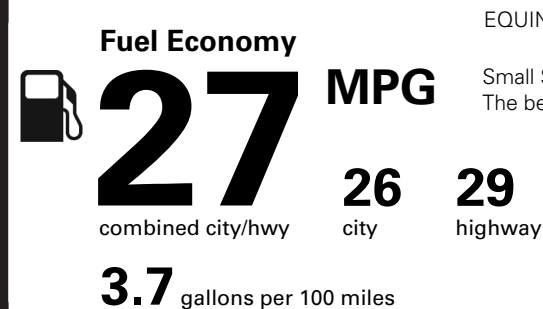

TOTAL OPTIONS \$2,770.00

TOTAL VEHICLE & OPTIONS \$36,370.00

DESTINATION CHARGE 1,795.00

TOTAL VEHICLE PRICE* \$38,165.00

EPA DOT Fuel Economy and Environment

Gasoline Vehicle

You spend **\$750** more in fuel costs over 5 years compared to the average new vehicle.