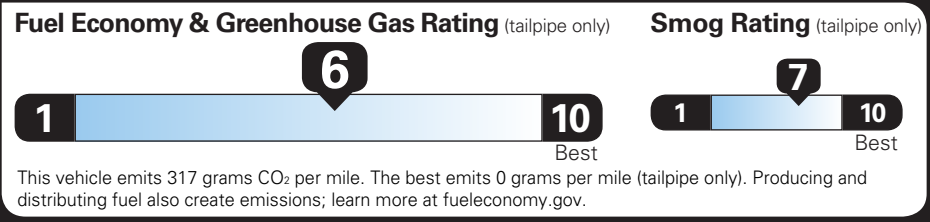

EPA DOT Fuel Economy and Environment

Gasoline Vehicle

Fuel Economy EQUINOX FWD

Small SUVs range from 14 to 123 MPG. The best vehicle rates 132 MPGe.

28 MPG combined city/hwy

26 city

31 highway

3.6 gallons per 100 miles

You save **$0** in fuel costs over 5 years compared to the average new vehicle.

Annual fuel cost **$1,600**