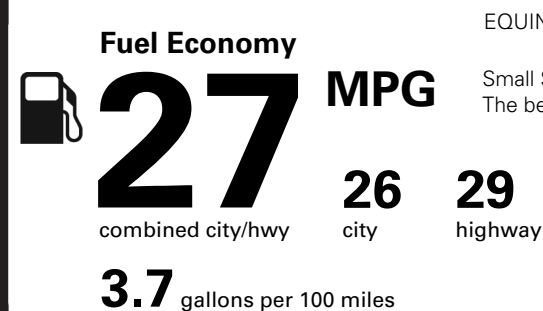

Visit us at www.chevy.com

- SUNGLASS STORAGE
- 19" BLACK MACHINED-FACED ALUMINUM WHEELS 600.00

TOTAL OPTIONS	\$2,650.00
TOTAL VEHICLE & OPTIONS	\$31,450.00
DESTINATION CHARGE	1,995.00

TOTAL VEHICLE PRICE* \$33,445.00

EPA DOT Fuel Economy and Environment

Gasoline Vehicle

You spend **\$750** more in fuel costs over 5 years compared to the average new vehicle.

Annual fuel cost **\$1,850**

Actual results will vary for many reasons, including driving conditions and how you drive and maintain your vehicle. The average new vehicle gets 29 MPG and costs \$8,500 to fuel over 5 years. Cost estimates are based on 15,000 miles per year at \$3.30 per gallon. MPGe is miles per gasoline gallon equivalent. Vehicle emissions are a significant cause of climate change and smog.