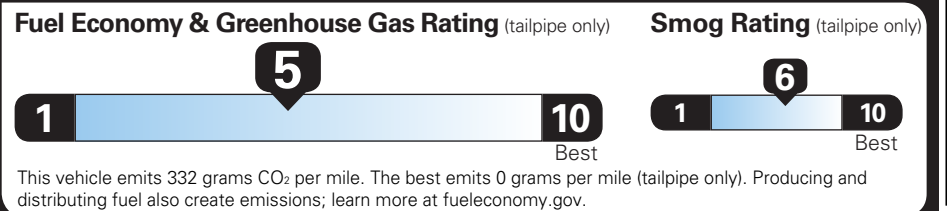

TOTAL OPTIONS	\$4,865.00
TOTAL VEHICLE & OPTIONS	\$33,465.00
DESTINATION CHARGE	1,395.00

TOTAL VEHICLE PRICE* \$34,860.00

EPA DOT Fuel Economy and Environment

Gasoline Vehicle

Fuel Economy EQUINOX FWD

27 MPG combined city/hwy

26 city 28 highway

3.7 gallons per 100 miles

You spend \$250 more in fuel costs over 5 years compared to the average new vehicle.

Small SUVs range from 14 to 118 MPG. The best vehicle rates 140 MPGe.

Annual fuel cost **\$1,950**