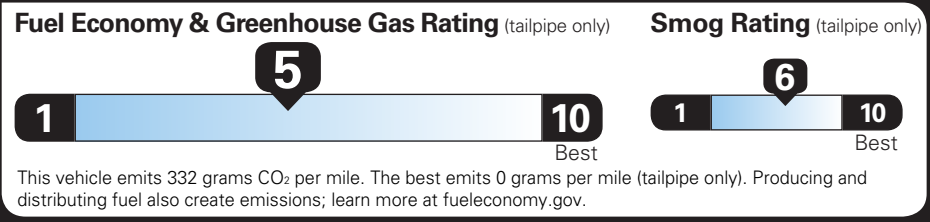

EPA DOT Fuel Economy and Environment

Gasoline Vehicle

Fuel Economy EQUINOX FWD

27 MPG Small SUVs range from 14 to 118 MPG. The best vehicle rates 140 MPGe.

26 city **28** highway

3.7 gallons per 100 miles

You spend $250 more in fuel costs over 5 years compared to the average new vehicle.

G B S

Annual fuel cost $1,950