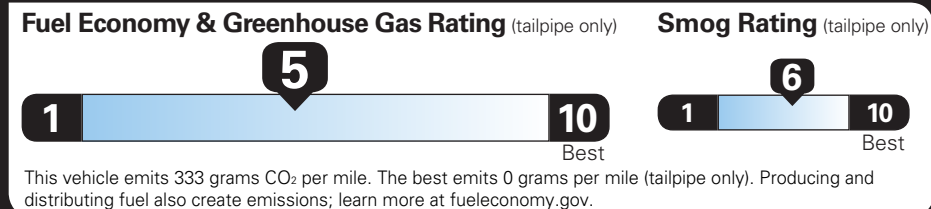

3 YEARS SIRIUSXM	299.00
SEE SIRIUSXM.COM/TERMS	
TOTAL OPTIONS	\$2,789.00
TOTAL VEHICLE & OPTIONS	\$36,689.00
DESTINATION CHARGE	1,995.00

TOTAL VEHICLE PRICE* \$38,684.00

EPA DOT Fuel Economy and Environment

Gasoline Vehicle

Fuel Economy EQUINOX FWD

27 MPG combined city/hwy

25 MPG city

29 MPG highway

3.7 gallons per 100 miles

You spend **\$500** more in fuel costs over 5 years compared to the average new vehicle.

Small SUVs range from 14 to 138 MPG. The best vehicle rates 146 MPGe.

Annual fuel cost **\$1,700**

Actual results will vary for many reasons, including driving conditions and how you drive and maintain your vehicle. The average new vehicle gets 29 MPG and costs \$8,000 to fuel over 5 years. Cost estimates are based on 15,000 miles per year at \$3.10 per gallon. MPGe is miles per gasoline gallon equivalent. Vehicle emissions are a significant cause of climate change and smog.