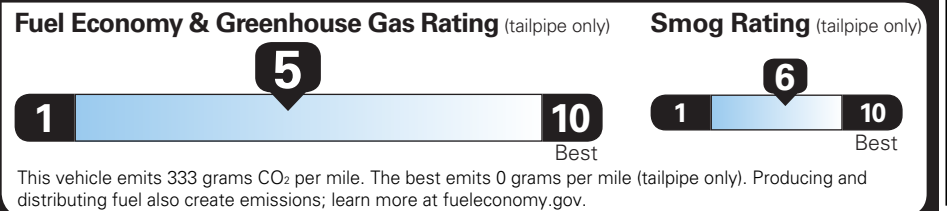

EPA DOT Fuel Economy and Environment

Gasoline Vehicle

Fuel Economy **27** MPG
combined city/hwy

25 city 29 highway

3.7 gallons per 100 miles

You spend $500 more in fuel costs over 5 years compared to the average new vehicle.

Annual fuel cost **$1,700**