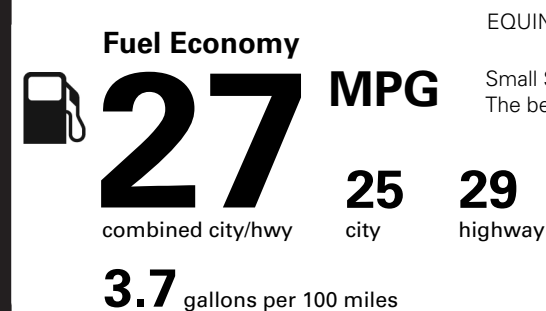

MANUFACTURER'S SUGGESTED RETAIL PRICE

STANDARD VEHICLE PRICE \$33,900.00

OPTIONS & PRICING

OPTIONS INSTALLED BY THE MANUFACTURER (MAY REPLACE STANDARD EQUIPMENT SHOWN)

PANORAMIC SUNROOF	1,495.00
RADIANT RED TINTCOAT	495.00

3 YEARS SIRIUSXM	299.00
SEE SIRIUSXM.COM/TERMS	
TOTAL OPTIONS	\$2,289.00
TOTAL VEHICLE & OPTIONS	\$36,189.00
DESTINATION CHARGE	1,995.00

TOTAL VEHICLE PRICE* \$38,184.00

EPA DOT Fuel Economy and Environment

Gasoline Vehicle

Small SUVs range from 14 to 138 MPG. The best vehicle rates 146 MPGe.

You spend \$500
more in fuel costs over 5 years compared to the average new vehicle.

Annual fuel cost **\$1,700**

Actual results will vary for many reasons, including driving conditions and how you drive and maintain your vehicle. The average new vehicle gets 29 MPG and costs \$8,000 to fuel over 5 years. Cost estimates are based on 15,000 miles per year at \$3.10 per gallon. MPGe is miles per gasoline gallon equivalent. Vehicle emissions are a significant cause of climate change and smog.