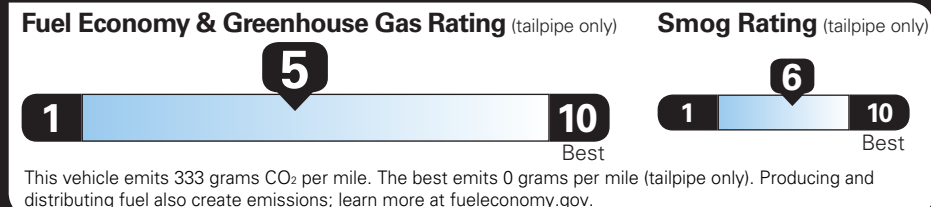

3 YEARS SIRIUSXM	299.00
SEE SIRIUSXM.COM/TERMS	
TOTAL OPTIONS	\$2,289.00
TOTAL VEHICLE & OPTIONS	\$36,189.00
DESTINATION CHARGE	1,995.00

TOTAL VEHICLE PRICE* \$38,184.00

EPA DOT Fuel Economy and Environment

Gasoline Vehicle

Small SUVs range from 14 to 138 MPG. The best vehicle rates 146 MPGe.

You spend \$500
more in fuel costs over 5 years compared to the average new vehicle.

Annual fuel cost **\$1,700**

Actual results will vary for many reasons, including driving conditions and how you drive and maintain your vehicle. The average new vehicle gets 29 MPG and costs \$8,000 to fuel over 5 years. Cost estimates are based on 15,000 miles per year at \$3.10 per gallon. MPGe is miles per gasoline gallon equivalent. Vehicle emissions are a significant cause of climate change and smog.