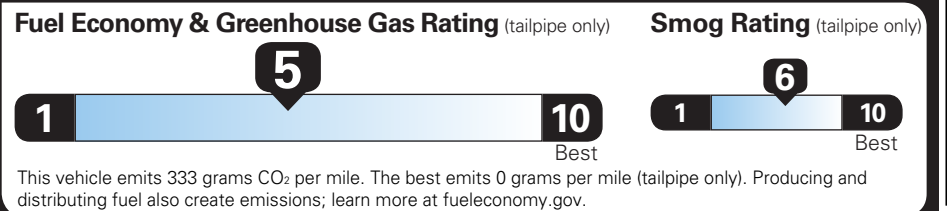

EPA DOT Fuel Economy and Environment

Gasoline Vehicle

Fuel Economy **27** MPG
combined city/hwy

25 city   29 highway

3.7 gallons per 100 miles

You spend $500 more in fuel costs over 5 years compared to the average new vehicle.

Annual fuel cost **$1,700**