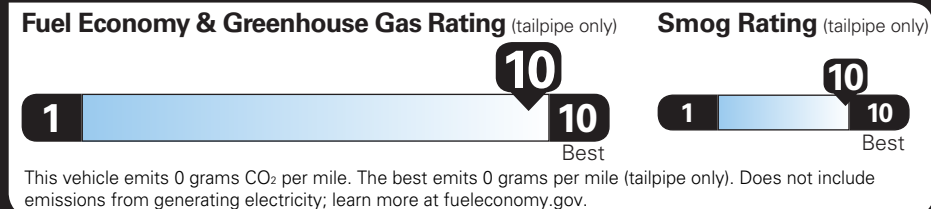

TOTAL VEHICLE PRICE* \$48,810.00

EPA DOT Fuel Economy and Environment

Electric Vehicle

You save **\$5,750** in fuel costs over 5 years compared to the average new vehicle.

Annual fuel COST **\$800**

Actual results will vary for many reasons, including driving conditions and how you drive and maintain your vehicle. The average new vehicle gets 28 MPG and costs \$9,750 to fuel over 5 years. Cost estimates are based on 15,000 miles per year at \$0.15 per kW-hr. MPGe is miles per gasoline gallon equivalent. Vehicle emissions are a significant cause of climate change and smog.