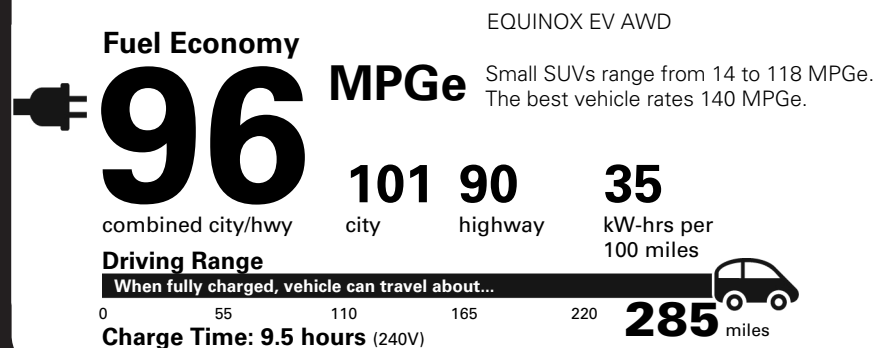

MANUFACTURER'S SUGGESTED RETAIL PRICE

STANDARD VEHICLE PRICE \$43,400.00

Visit us at www.chevy.com

OPTIONS & PRICING

OPTIONS INSTALLED BY THE MANUFACTURER (MAY REPLACE STANDARD EQUIPMENT SHOWN)

EAWD	3,300.00
BLACK ROOF	495.00
ALL-WEATHER FLOOR LINER (DEALER INSTALLED)	220.00
TOTAL OPTIONS	\$4,015.00
TOTAL VEHICLE & OPTIONS	\$47,415.00
DESTINATION CHARGE	1,395.00

TOTAL VEHICLE PRICE* \$48,810.00

EPA DOT Fuel Economy and Environment

Electric Vehicle

You save **\$5,750** in fuel costs over 5 years compared to the average new vehicle.

Annual fuel COST **\$800**

Actual results will vary for many reasons, including driving conditions and how you drive and maintain your vehicle. The average new vehicle gets 28 MPG and costs \$9,750 to fuel over 5 years. Cost estimates are based on 15,000 miles per year at \$0.15 per kW-hr. MPGe is miles per gasoline gallon equivalent. Vehicle emissions are a significant cause of climate change and smog.