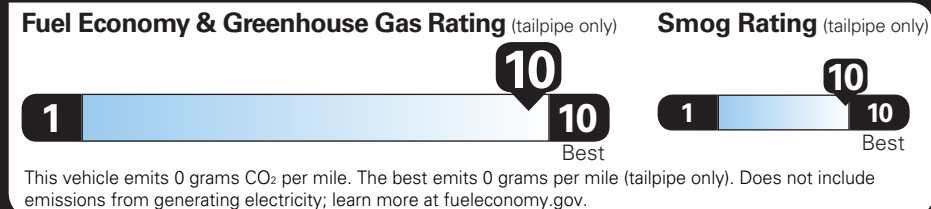

Actual results will vary for many reasons, including driving conditions and how you drive and maintain your vehicle. The average new vehicle gets 28 MPG and costs $9,750 to fuel over 5 years. Cost estimates are based on 15,000 miles per year at $0.15 per kW-hr. MPGe is miles per gasoline gallon equivalent. Vehicle emissions are a significant cause of climate change and smog.

fueleconomy.gov
Calculate personalized estimates and compare vehicles

GOVERNMENT 5-STAR SAFETY RATINGS

This vehicle has not been rated by the government for overall vehicle score, frontal crash, side crash or rollover risk.

Source: National Highway Traffic Safety Administration (NHTSA)
www.safercar.gov or 1-888-327-4236

Equipped with the safety and security of OnStar®

Visit onstar.com for details.
onstar.com/privacy

PARTS CONTENT INFORMATION

FOR VEHICLES IN THIS CARLINE:
U.S./CANADIAN PARTS CONTENT: 62%
MAJOR SOURCES OF FOREIGN PARTS CONTENT: CN 18%

NOTE: PARTS CONTENT DOES NOT INCLUDE FINAL ASSEMBLY, DISTRIBUTION, OR OTHER NON-PARTS COSTS.

FOR THIS VEHICLE:
FINAL ASSEMBLY POINT: RAMOS ARIZPE, CZ MEXICO
COUNTRY OF ORIGIN: ENGINE (MOTOR): MEXICO
TRANSMISSION (ELECTRIC DRIVE UNIT): MEXICO

This label has been applied pursuant to Federal law - Do not remove prior to delivery to the ultimate purchaser. *Includes Manufacturer's Recommended Pre-Delivery Service. Does not include dealer installed options and accessories not listed above, local taxes or license fees.

© 2009 General Motors LLC
GMLBL_PROD_0043 - 10/23/2023

ORDER NO DKJN81 SALES CODE E
SALES MODEL CODE 1MM48
DEALER NO 56242
FINAL ASSEMBLY:
RAMOS ARIZPE, CZ MEXICO

VIN 3GN7DSRR5RS259466 REISSUE

DEALER TO WHOM DELIVERED
KUNES CHEVROLET GMC OF ELKHORN, INC
PO BOX 317
ELKHORN, WI 53121-0588