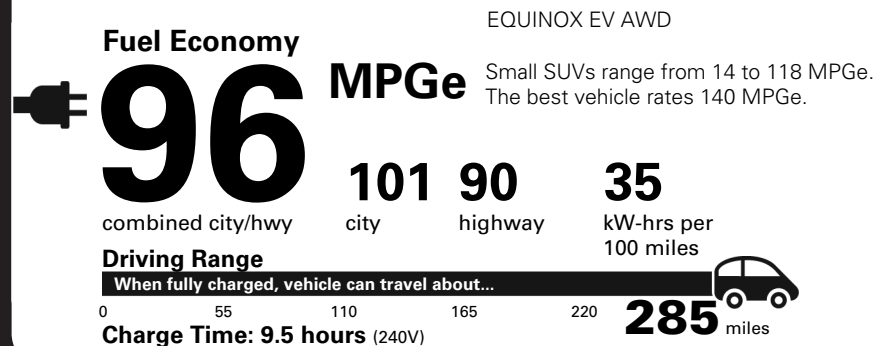

MANUFACTURER'S SUGGESTED RETAIL PRICE

STANDARD VEHICLE PRICE \$43,400.00

Visit us at www.chevy.com

OPTIONS & PRICING

OPTIONS INSTALLED BY THE MANUFACTURER (MAY REPLACE STANDARD EQUIPMENT SHOWN)

EAWD	3,300.00
SUPER CRUISE PACKAGE	2,700.00
• SUPER CRUISE(TM), REQUIRES ACTIVE SUBSCRIPTION; INFO AT ONSTAR.COM/SUPERCUISE	
• ENHANCED AUTOMATIC PARKING ASSIST	

TOTAL OPTIONS	\$6,000.00
TOTAL VEHICLE & OPTIONS	\$49,400.00
DESTINATION CHARGE	1,395.00

TOTAL VEHICLE PRICE* \$50,795.00

EPA DOT Fuel Economy and Environment

Electric Vehicle

You save \$5,750 in fuel costs over 5 years compared to the average new vehicle.