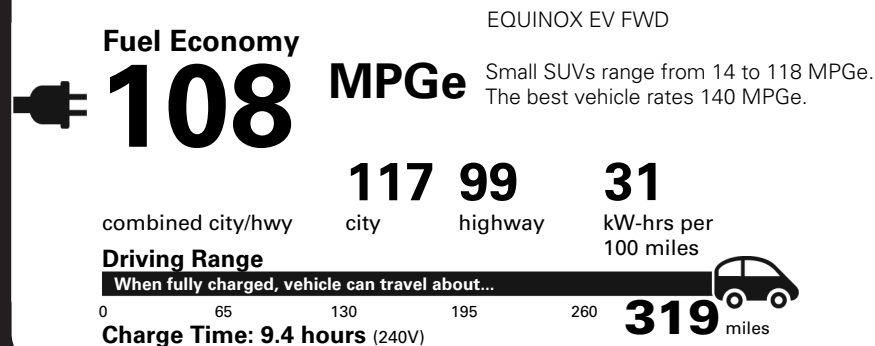

MANUFACTURER'S SUGGESTED RETAIL PRICE

STANDARD VEHICLE PRICE \$43,400.00

Visit us at www.chevy.com

OPTIONS & PRICING

OPTIONS INSTALLED BY THE MANUFACTURER (MAY REPLACE STANDARD EQUIPMENT SHOWN)

BLACK ROOF	495.00
TOTAL OPTIONS	\$495.00
TOTAL VEHICLE & OPTIONS	\$43,895.00
DESTINATION CHARGE	1,395.00

TOTAL VEHICLE PRICE* \$45,290.00

EPA DOT Fuel Economy and Environment

Electric Vehicle

You save **\$6,250** in fuel costs over 5 years compared to the average new vehicle.

Annual fuel cost **\$700**

Actual results will vary for many reasons, including driving conditions and how you drive and maintain your vehicle. The average new vehicle gets 28 MPG and costs \$9,750 to fuel over 5 years. Cost estimates are based on 15,000 miles per year at \$0.15 per kW-hr. MPGe is miles per gasoline gallon equivalent. Vehicle emissions are a significant cause of climate change and smog.