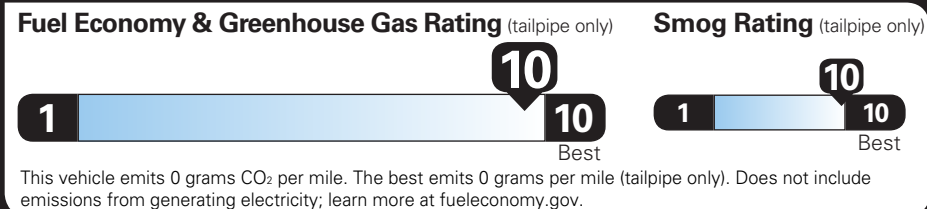

TOTAL VEHICLE PRICE* \$45,290.00

EPA DOT Fuel Economy and Environment

Electric Vehicle

You save **\$6,250** in fuel costs over 5 years compared to the average new vehicle.

Annual fuel cost **\$700**

Actual results will vary for many reasons, including driving conditions and how you drive and maintain your vehicle. The average new vehicle gets 28 MPG and costs \$9,750 to fuel over 5 years. Cost estimates are based on 15,000 miles per year at \$0.15 per kW-hr. MPGe is miles per gasoline gallon equivalent. Vehicle emissions are a significant cause of climate change and smog.