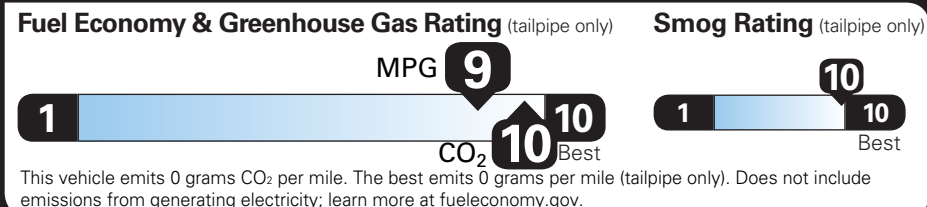

Actual results will vary for many reasons, including driving conditions and how you drive and maintain your vehicle. The average new vehicle gets 29 MPG and costs $8,500 to fuel over 5 years. Cost estimates are based on 15,000 miles per year at $0.17 per kW-hr. MPGe is miles per gasoline gallon equivalent. Vehicle emissions are a significant cause of climate change and smog.

fuelconomy.gov

Calculate personalized estimates and compare vehicles

GOVERNMENT 5-STAR SAFETY RATINGS

This vehicle has not been rated by the government for overall vehicle score, frontal crash, side crash or rollover risk.

Source: National Highway Traffic Safety Administration (NHTSA)
www.safercar.gov or 1-888-327-4236

PARTS CONTENT INFORMATION

FOR VEHICLES IN THIS CARLINE:
U.S./CANADIAN PARTS CONTENT: **43%**
MAJOR SOURCES OF FOREIGN PARTS CONTENT: CHINA 18%
KOREA 17%

NOTE: PARTS CONTENT DOES NOT INCLUDE FINAL ASSEMBLY, DISTRIBUTION, OR OTHER NON-PARTS COSTS.

FOR THIS VEHICLE:
FINAL ASSEMBLY POINT:
RAMOS ARIZPE, CZ MEXICO
COUNTRY OF ORIGIN:
ENGINE (MOTOR): KOREA
TRANSMISSION (ELECTRIC DRIVE UNIT): CHINA

This label has been applied pursuant to Federal law - Do not remove prior to delivery to the ultimate purchaser. *Includes Manufacturer's Recommended Pre-Delivery Service. Does not include dealer installed options and accessories not listed above, local taxes or license fees.

© 2009 General Motors LLC
GMLBL_PROD_0043 - 10/23/2023

ORDER NO FKFTQK SALES CODE E
SALES MODEL CODE 1MB48
DEALER NO 15052
FINAL ASSEMBLY:
RAMOS ARIZPE, CZ MEXICO

VIN 3GN7DNRR1TS113302 REISSUE

DEALER TO WHOM DELIVERED
BERGEY'S CHEVROLET
518-610 ROUTE 309
COLMAR, PA 18915-0000

Better drives start with OnStar®
Activate today

Learn more at onstar.com, or scan the QR code

onstar.com/privacy