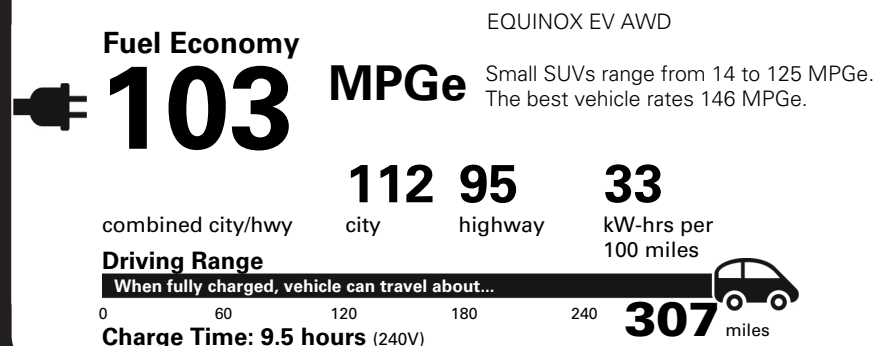

MANUFACTURER'S SUGGESTED RETAIL PRICE

STANDARD VEHICLE PRICE \$41,900.00

Visit us at www.chevy.com

OPTIONS & PRICING

OPTIONS INSTALLED BY THE MANUFACTURER (MAY REPLACE STANDARD EQUIPMENT SHOWN)

DUAL MOTOR ALL WHEEL DRIVE	3,300.00
CALIFORNIA EMISSIONS REQUIREMENTS	500.00
BLACK ROOF	495.00
3 YEARS SIRIUSXM	299.00
SEE SIRIUSXM.COM/TERMS	

TOTAL OPTIONS	\$4,594.00
TOTAL VEHICLE & OPTIONS	\$46,494.00
DESTINATION CHARGE	1,395.00

TOTAL VEHICLE PRICE* \$47,889.00

EPA DOT Fuel Economy and Environment

Electric Vehicle

You save **\$4,250** in fuel costs over 5 years compared to the average new vehicle.