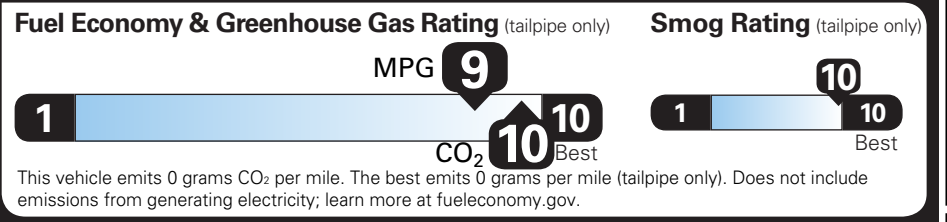

EPA DOT Fuel Economy and Environment

Fuel Economy **108 MPGe** EQUINOX EV FWD

Small SUVs range from 14 to 125 MPGe. The best vehicle rates 146 MPGe.

You save $4,500 in fuel costs over 5 years compared to the average new vehicle.

combined city/hwy **117 100 31** city highway kW-hrs per 100 miles

Driving Range When fully charged, vehicle can travel about... **319 miles**

Charge Time: 9.5 hours (240V)

Annual fuel COST $800