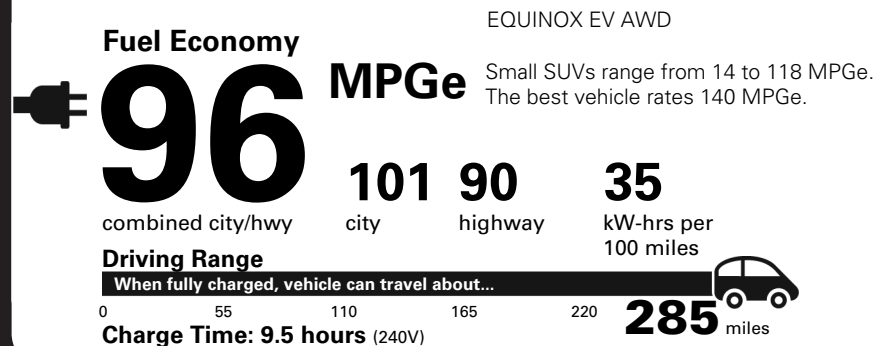

PERFORMANCE & MECHANICAL

- 19" WHEELS
- ULTIUM PROPULSION BATTERY, 85KWH BATTERY RATED ENERGY,

150KW DC FAST CHARGE CAPABLE

- 11.5KW AC CHARGING
- DUAL LEVEL CHARGE CORD
- TRAILERING WIRING PROVISIONS
- ONE PEDAL DRIVING

MANUFACTURER'S SUGGESTED RETAIL PRICE

STANDARD VEHICLE PRICE \$41,900.00

Visit us at www.chevy.com

OPTIONS & PRICING

OPTIONS INSTALLED BY THE MANUFACTURER (MAY REPLACE STANDARD EQUIPMENT SHOWN)

EAWD	3,300.00
PANORAMIC SUNROOF	1,500.00
ALL-WEATHER MAT PACKAGE (DEALER INSTALLED)	295.00
• ALL-WEATHER CARGO MAT	
• ALL-WEATHER FLOOR MATS	

TOTAL OPTIONS	\$5,095.00
TOTAL VEHICLE & OPTIONS	\$46,995.00
DESTINATION CHARGE	1,395.00

TOTAL VEHICLE PRICE* \$48,390.00

EPA DOT Fuel Economy and Environment

Electric Vehicle

You save **\$5,750** in fuel costs over 5 years compared to the average new vehicle.