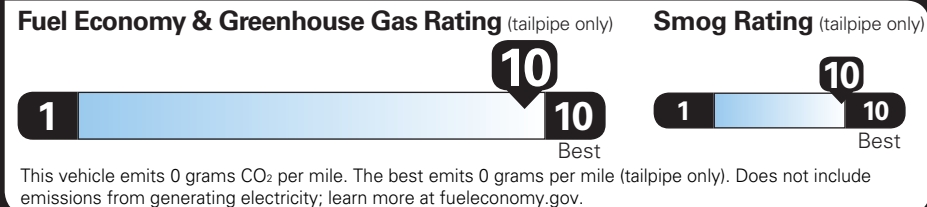

Actual results will vary for many reasons, including driving conditions and how you drive and maintain your vehicle. The average new vehicle gets 28 MPG and costs $9,750 to fuel over 5 years. Cost estimates are based on 15,000 miles per year at $0.15 per kW-hr. MPGe is miles per gasoline gallon equivalent. Vehicle emissions are a significant cause of climate change and smog.

fuel economy.gov

Calculate personalized estimates and compare vehicles

GOVERNMENT 5-STAR SAFETY RATINGS

This vehicle has not been rated by the government for overall vehicle score, frontal crash, side crash or rollover risk.

Source: National Highway Traffic Safety Administration (NHTSA)
www.safercar.gov or 1-888-327-4236

Equipped with the safety and security of OnStar®

Visit onstar.com for details.

onstar.com/privacy

PARTS CONTENT INFORMATION

FOR VEHICLES IN THIS CARLINE:
U.S./CANADIAN PARTS CONTENT: 62%
MAJOR SOURCES OF FOREIGN PARTS CONTENT: CN 18%

NOTE: PARTS CONTENT DOES NOT INCLUDE FINAL ASSEMBLY, DISTRIBUTION, OR OTHER NON-PARTS COSTS.

FOR THIS VEHICLE:
FINAL ASSEMBLY POINT:
RAMOS ARIZPE, CZ MEXICO
COUNTRY OF ORIGIN:
ENGINE (MOTOR): MEXICO
TRANSMISSION (ELECTRIC DRIVE UNIT): MEXICO

This label has been applied pursuant to Federal law - Do not remove prior to delivery to the ultimate purchaser. *Includes Manufacturer's Recommended Pre-Delivery Service. Does not include dealer installed options and accessories not listed above, local taxes or license fees.

© 2009 General Motors LLC
GMLBL_PROD_0043 - 10/23/2023

ORDER NO DPZF4X SALES CODE E
SALES MODEL CODE 1MB48
DEALER NO 06283
FINAL ASSEMBLY:
RAMOS ARIZPE, CZ MEXICO

VIN 3GN7DLRR1RS297475 REISSUE

DEALER TO WHOM DELIVERED
WINDY CHEVROLET
3501 N WOOD DRIVE
OKMULGEE, OK 74447-9700