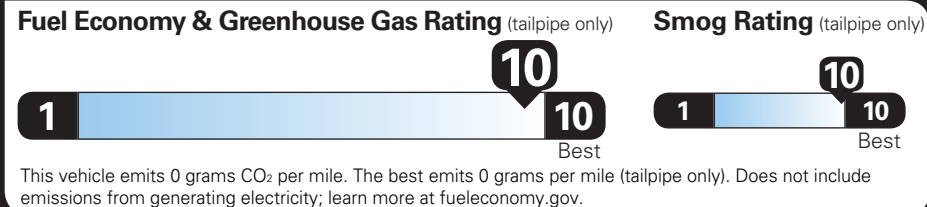

TOTAL VEHICLE PRICE* \$43,295.00

EPA DOT Fuel Economy and Environment

Electric Vehicle

You save **\$6,250** in fuel costs over 5 years compared to the average new vehicle.

Annual fuel cost **\$700**

Actual results will vary for many reasons, including driving conditions and how you drive and maintain your vehicle. The average new vehicle gets 28 MPG and costs \$9,750 to fuel over 5 years. Cost estimates are based on 15,000 miles per year at \$0.15 per kW-hr. MPGe is miles per gasoline gallon equivalent. Vehicle emissions are a significant cause of climate change and smog.