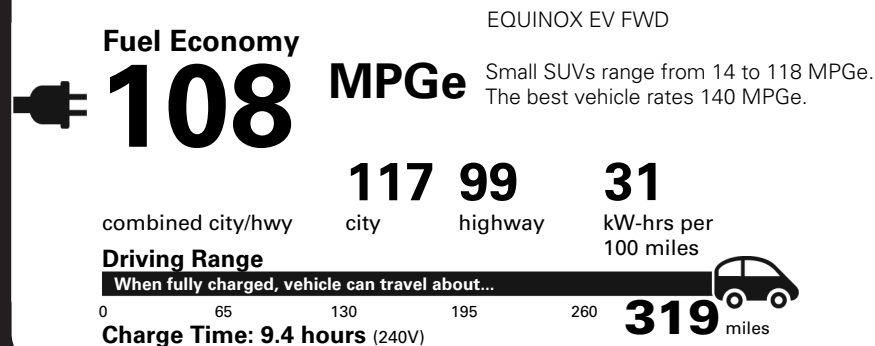

MANUFACTURER'S SUGGESTED RETAIL PRICE

STANDARD VEHICLE PRICE \$41,900.00

Visit us at www.chevy.com

OPTIONS & PRICING

OPTIONS INSTALLED BY THE MANUFACTURER (MAY REPLACE STANDARD EQUIPMENT SHOWN)

TOTAL OPTIONS	\$0.00
TOTAL VEHICLE & OPTIONS	\$41,900.00
DESTINATION CHARGE	1,395.00

TOTAL VEHICLE PRICE* \$43,295.00

EPA DOT Fuel Economy and Environment

Electric Vehicle

You save **\$6,250** in fuel costs over 5 years compared to the average new vehicle.

Annual fuel cost **\$700**

Actual results will vary for many reasons, including driving conditions and how you drive and maintain your vehicle. The average new vehicle gets 28 MPG and costs \$9,750 to fuel over 5 years. Cost estimates are based on 15,000 miles per year at \$0.15 per kW-hr. MPGe is miles per gasoline gallon equivalent. Vehicle emissions are a significant cause of climate change and smog.