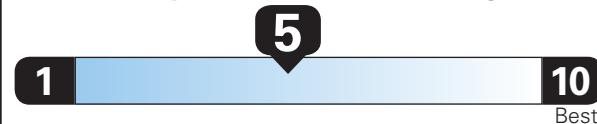

2027 TERRAIN DENALI AWD

EXTERIOR: SUMMIT WHITE
INTERIOR: AFTER DARK

ENGINE: 1.5L TURBO DOHC
TRANSMISSION: 8-SPEED AUTOMATIC

Visit us at www.gmc.com

STANDARD EQUIPMENT

ITEMS FEATURED BELOW ARE INCLUDED AT NO EXTRA CHARGE IN THE STANDARD VEHICLE PRICE SHOWN

OWNER BENEFITS

- 3 YEAR/36,000 MILE* BUMPER-TO-BUMPER LIMITED WARRANTY
- 5 YEAR/ 60,000 MILE* POWERTRAIN LIMITED WARRANTY, ROADSIDE ASSISTANCE & COURTESY TRANSPORTATION
- FIRST MAINTENANCE VISIT *WHICHEVER COMES FIRST SEE GMC.COM OR DEALER FOR TERMS, DETAILS & LIMITS

PERFORMANCE & MECHANICAL

- 19" MIDNIGHT SILVER MACHINED FACE ALUMINUM WHEELS
- 17" STEEL SPARE WHEEL
- TRAILER HITCH W/ PROVISIONS

CONNECTIVITY & TECHNOLOGY

- 8 YEARS ONSTAR BASICS

1. SEE ONSTAR.COM FOR TERMS
2. 3 YEARS ONSTAR ONE; INFO AT ONSTAR.COM/PLANS
   - PREMIUM GMC INFOTAINMENT SYSTEM W/ 15" DIAGONAL LCD DISPLAY WITH GOOGLE BUILT-IN WITH WIRELESS APPLE CARPLAY AND ANDROID AUTO FOR COMPATIBLE PHONES
   - 11" DIAGONAL DRIVER INFORMATION CENTER
   - SIRIUSXM AUDIO W/TRIAL SEE SIRIUSXM.COM/TERMS
   - KEYLESS OPEN AND START
   - REMOTE START
   - WIRELESS CHARGING

INTERIOR

- DUAL-ZONE AUTOMATIC CLIMATE CONTROL
- HEATED/VENTILATED FRONT BUCKET SEATS W/PERFORATED LEATHER APTD SEATING SURFACES

- 8-WAY POWER FRONT SEAT ADJUSTERS W/ 2-WAY LUMBAR
- HEATED REAR OUTBOARD SEATS
- MEMORY PACKAGE
- HEATED STEERING WHEEL
- UNIVERSAL HOME REMOTE

EXTERIOR

- AUTOSENSE POWER LIFTGATE
- OUTSIDE HEATED MIRRORS
- RAINSENSE WIPERS
- HEATED WIPER PARK
- FRONT LED FOG LAMPS
- ANIMATED LED HEAD/TAIL LAMPS
- ROOF RACK SIDE RAILS
- REAR DEEP-TINTED WINDOWS

SAFETY & SECURITY

- ENHANCED AUTOMATIC EMERGENCY BRAKING
- FRONT PEDESTRIAN AND BICYCLIST BRAKING
- REAR PEDESTRIAN ALERT
- ENHANCED LANE KEEP ASSIST