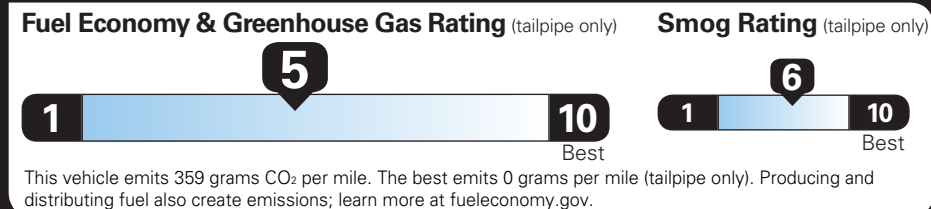

Actual results will vary for many reasons, including driving conditions and how you drive and maintain your vehicle. The average new vehicle gets 29 MPG and costs $8,000 to fuel over 5 years. Cost estimates are based on 15,000 miles per year at $3.10 per gallon. MPGe is miles per gasoline gallon equivalent. Vehicle emissions are a significant cause of climate change and smog.

fuelconomy.gov

Calculate personalized estimates and compare vehicles

GOVERNMENT 5-STAR SAFETY RATINGS

This vehicle has not been rated by the government for overall vehicle score, frontal crash, side crash or rollover risk.

Source: National Highway Traffic Safety Administration (NHTSA)
www.safercar.gov or 1-888-327-4236

PARTS CONTENT INFORMATION

FOR VEHICLES IN THIS CARLINE:
U.S./CANADIAN PARTS CONTENT: 12%
MAJOR SOURCES OF FOREIGN PARTS CONTENT: MEXICO 59%

NOTE: PARTS CONTENT DOES NOT INCLUDE FINAL ASSEMBLY, DISTRIBUTION, OR OTHER NON-PARTS COSTS.

FOR THIS VEHICLE:
FINAL ASSEMBLY POINT: SAN LUIS POTOSI, MEXICO
COUNTRY OF ORIGIN: ENGINE: MEXICO TRANSMISSION: MEXICO

This label has been applied pursuant to Federal law - Do not remove prior to delivery to the ultimate purchaser. *Includes Manufacturer's Recommended Pre-Delivery Service. Does not include dealer installed options and accessories not listed above, local taxes or license fees.

© 2009 General Motors LLC
GMLBL_PROD_0044 - 11/01/2025

Better drives start with OnStar®
Activate today

Learn more at onstar.com, or scan the QR code
onstar.com/privacy

ORDER NO FZWXQ2 SALES CODE E
SALES MODEL CODE TPE26
DEALER NO 14215
FINAL ASSEMBLY:
SAN LUIS POTOSI, MEXICO

VIN 3GKALZEG5VL132868 REISSUE

DEALER TO WHOM DELIVERED
HENRY BROWN BUICK GMC
1550 E DRIVERS WAY
GILBERT, AZ 85297-0402