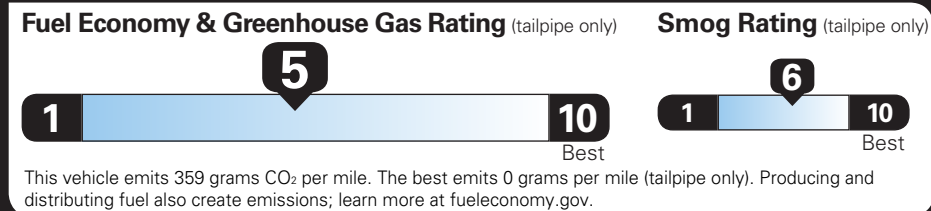

Actual results will vary for many reasons, including driving conditions and how you drive and maintain your vehicle. The average new vehicle gets 29 MPG and costs $8,000 to fuel over 5 years. Cost estimates are based on 15,000 miles per year at $3.10 per gallon. MPGe is miles per gasoline gallon equivalent. Vehicle emissions are a significant cause of climate change and smog.

fuelconomy.gov

Calculate personalized estimates and compare vehicles

GOVERNMENT 5-STAR SAFETY RATINGS

This vehicle has not been rated by the government for overall vehicle score, frontal crash, side crash or rollover risk.

Source: National Highway Traffic Safety Administration (NHTSA)
www.safercar.gov or 1-888-327-4236

PARTS CONTENT INFORMATION

FOR VEHICLES IN THIS CARLINE:
U.S./CANADIAN PARTS CONTENT: 12%
MAJOR SOURCES OF FOREIGN PARTS CONTENT: MEXICO 59%

NOTE: PARTS CONTENT DOES NOT INCLUDE FINAL ASSEMBLY, DISTRIBUTION, OR OTHER NON-PARTS COSTS.

FOR THIS VEHICLE:
FINAL ASSEMBLY POINT: SAN LUIS POTOSI, MEXICO
COUNTRY OF ORIGIN: ENGINE: MEXICO TRANSMISSION: MEXICO

This label has been applied pursuant to Federal law - Do not remove prior to delivery to the ultimate purchaser. *Includes Manufacturer's Recommended Pre-Delivery Service. Does not include dealer installed options and accessories not listed above, local taxes or license fees.

© 2009 General Motors LLC
GMLBL_PROD_0044 - 11/01/2025

Better drives start with OnStar®
Activate today

Learn more at onstar.com, or scan the QR code
onstar.com/privacy

ORDER NO GBXSFW SALES CODE E
SALES MODEL CODE TPE26
DEALER NO 23434
FINAL ASSEMBLY:
SAN LUIS POTOSI, MEXICO

VIN 3GKALZEG3VL120234 REISSUE

DEALER TO WHOM DELIVERED
BILLION COMMUNITY, INC.
2733 MORMAN TREK
IOWA CITY, IA 52240-8606