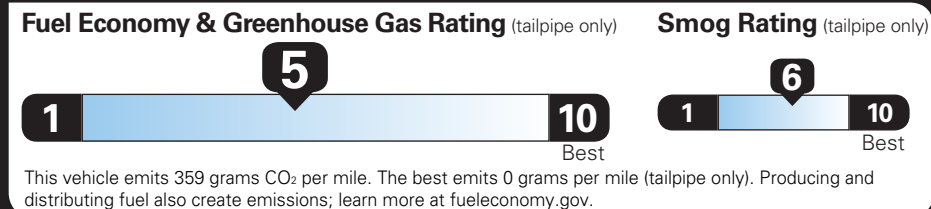

SAFETY & SECURITY

- ENHANCED AUTOMATIC EMERGENCY BRAKING
- FRONT PEDESTRIAN AND BICYCLIST BRAKING
- REAR PEDESTRIAN ALERT
- ENHANCED LANE KEEP ASSIST

- WITH LANE DEPARTURE WARNING
- FOLLOWING DISTANCE INDICATOR
- FORWARD COLLISION ALERT
- INTELLIBEAM, AUTO HIGH BEAM
- INTERSECTION AUTOMATIC EMERGENCY BRAKING
- REAR CROSS TRAFFIC BRAKING
- REVERSE AUTOMATIC BRAKING
- REAR PARK ASSIST
- BLIND ZONE STEERING ASSIST
- SAFETY ALERT SEAT
- TRAFFIC SIGN RECOGNITION
- REAR CAMERA MIRROR W/WASHER
- HD SURROUND VISION
- ADAPTIVE CRUISE CONTROL

MANUFACTURER'S SUGGESTED RETAIL PRICE

STANDARD VEHICLE PRICE $42,200.00

OPTIONS & PRICING

OPTIONS INSTALLED BY THE MANUFACTURER (MAY REPLACE STANDARD EQUIPMENT SHOWN)

PANORAMIC SUNROOF	1,495.00
VOLCANIC RED TINTCOAT	645.00
FLOOR LINER PACKAGE (DEALER INSTALLED)	375.00
• ALL-WEATHER FLOOR LINERS	
• ALL-WEATHER CARGO MAT	
3 YEARS SIRIUSXM	299.00
SEE SIRIUSXM.COM/TERMS	

TOTAL OPTIONS	$2,814.00
TOTAL VEHICLE & OPTIONS	$45,014.00
DESTINATION CHARGE	1,995.00

TOTAL VEHICLE PRICE* $47,009.00

EPA DOT Fuel Economy and Environment

Gasoline Vehicle

TERRAIN AWD

Fuel Economy **25** MPG
combined city/hwy

24 city

26 highway

4.0 gallons per 100 miles

You spend **$1,250** more in fuel costs over 5 years compared to the average new vehicle.

Small SUVs range from 14 to 138 MPG. The best vehicle rates 146 MPGe.

Annual fuel cost **$1,850**

Actual results will vary for many reasons, including driving conditions and how you drive and maintain your vehicle. The average new vehicle gets 29 MPG and costs $8,000 to fuel over 5 years. Cost estimates are based on 15,000 miles per year at $3.10 per gallon. MPGe is miles per gasoline gallon equivalent. Vehicle emissions are a significant cause of climate change and smog.

fuelconomy.gov
Calculate personalized estimates and compare vehicles

GOVERNMENT 5-STAR SAFETY RATINGS

This vehicle has not been rated by the government for overall vehicle score, frontal crash, side crash or rollover risk.

Source: National Highway Traffic Safety Administration (NHTSA)
www.safercar.gov or 1-888-327-4236

PARTS CONTENT INFORMATION

FOR VEHICLES IN THIS CARLINE:
U.S./CANADIAN PARTS CONTENT: 12%
MAJOR SOURCES OF FOREIGN PARTS CONTENT: MEXICO 59%

NOTE: PARTS CONTENT DOES NOT INCLUDE FINAL ASSEMBLY, DISTRIBUTION, OR OTHER NON-PARTS COSTS.

FOR THIS VEHICLE:
FINAL ASSEMBLY POINT: SAN LUIS POTOSI, MEXICO
COUNTRY OF ORIGIN: ENGINE: MEXICO
TRANSMISSION: MEXICO

This label has been applied pursuant to Federal law - Do not remove prior to delivery to the ultimate purchaser. *Includes Manufacturer's Recommended Pre-Delivery Service. Does not include dealer installed options and accessories not listed above, local taxes or license fees.

© 2009 General Motors LLC
GMLBL_PROD_0044 - 11/01/2025

Better drives start with OnStar®
Activate today

Learn more at onstar.com, or scan the QR code

onstar.com/privacy

ORDER NO GBHHKV SALES CODE E
SALES MODEL CODE TPE26
DEALER NO 02105
FINAL ASSEMBLY:
SAN LUIS POTOSI, MEXICO

VIN 3GKALZEG2VL126008 REISSUE

DEALER TO WHOM DELIVERED
ROMEO CHEVROLET BUICK GMC, LLC
1665 ULSTER AVE
LAKE KATRINE, NY 12449-5425