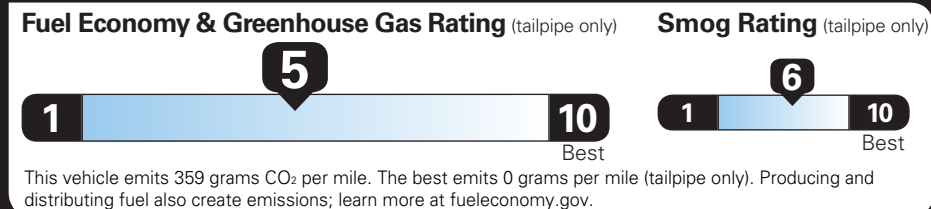

SAFETY & SECURITY

- ENHANCED AUTOMATIC EMERGENCY BRAKING
- FRONT PEDESTRIAN AND BICYCLIST BRAKING
- REAR PEDESTRIAN ALERT
- ENHANCED LANE KEEP ASSIST WITH LANE DEPARTURE WARNING
- FOLLOWING DISTANCE INDICATOR

- FORWARD COLLISION ALERT
- INTELLIBEAM, AUTO HIGH BEAM
- INTERSECTION AUTOMATIC EMERGENCY BRAKING
- REAR CROSS TRAFFIC BRAKING
- REVERSE AUTOMATIC BRAKING
- REAR PARK ASSIST
- BLIND ZONE STEERING ASSIST
- SAFETY ALERT SEAT
- TRAFFIC SIGN RECOGNITION
- REAR CAMERA MIRROR W/WASHER
- HD SURROUND VISION
- ADAPTIVE CRUISE CONTROL

MANUFACTURER'S SUGGESTED RETAIL PRICE

STANDARD VEHICLE PRICE $42,200.00

OPTIONS & PRICING

OPTIONS INSTALLED BY THE MANUFACTURER (MAY REPLACE STANDARD EQUIPMENT SHOWN)

PANORAMIC SUNROOF	1,495.00
GLACIER WHITE TRICOAT	1,095.00

20" X 8" AFTER MIDNIGHT MACHINED-FACE ALUMINUM WHEELS	500.00

TOTAL OPTIONS	$3,090.00
TOTAL VEHICLE & OPTIONS	$45,290.00
DESTINATION CHARGE	1,995.00

TOTAL VEHICLE PRICE* $47,285.00

EPA DOT Fuel Economy and Environment

Gasoline Vehicle

TERRAIN AWD

Fuel Economy **25** MPG
combined city/hwy

24 city

26 highway

4.0 gallons per 100 miles

Small SUVs range from 14 to 138 MPG. The best vehicle rates 146 MPGe.

You spend **$1,250** more in fuel costs over 5 years compared to the average new vehicle.

G A B

Annual fuel cost **$1,850**

Actual results will vary for many reasons, including driving conditions and how you drive and maintain your vehicle. The average new vehicle gets 29 MPG and costs $8,000 to fuel over 5 years. Cost estimates are based on 15,000 miles per year at $3.10 per gallon. MPGe is miles per gasoline gallon equivalent. Vehicle emissions are a significant cause of climate change and smog.

fuelconomy.gov
Calculate personalized estimates and compare vehicles

GOVERNMENT 5-STAR SAFETY RATINGS

This vehicle has not been rated by the government for overall vehicle score, frontal crash, side crash or rollover risk.

Source: National Highway Traffic Safety Administration (NHTSA)
www.safercar.gov or 1-888-327-4236

PARTS CONTENT INFORMATION

FOR VEHICLES IN THIS CARLINE:
U.S./CANADIAN PARTS CONTENT: 12%
MAJOR SOURCES OF FOREIGN PARTS CONTENT: MEXICO 59%

NOTE: PARTS CONTENT DOES NOT INCLUDE FINAL ASSEMBLY, DISTRIBUTION, OR OTHER NON-PARTS COSTS.

FOR THIS VEHICLE:
FINAL ASSEMBLY POINT: SAN LUIS POTOSI, MEXICO
COUNTRY OF ORIGIN: ENGINE: MEXICO TRANSMISSION: MEXICO

This label has been applied pursuant to Federal law – Do not remove prior to delivery to the ultimate purchaser. *Includes Manufacturer's Recommended Pre-Delivery Service. Does not include dealer installed options and accessories not listed above, local taxes or license fees.

© 2009 General Motors LLC
GMLBL_PROD_0044 – 11/01/2025

Better drives start with OnStar®
Activate today

Learn more at onstar.com, or scan the QR code
onstar.com/privacy

ORDER NO FZT203 SALES CODE E
SALES MODEL CODE TPE26
DEALER NO 26021
FINAL ASSEMBLY:
SAN LUIS POTOSI, MEXICO

VIN 3GKALZEG1VL107711 REISSUE

DEALER TO WHOM DELIVERED
MARQUARDT OF BARRINGTON
PO BOX 4086
BARRINGTON, IL 60011-4086