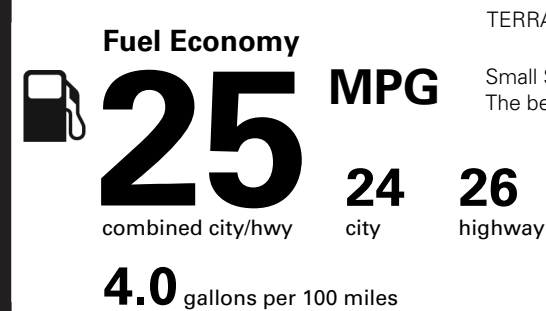

MANUFACTURER'S SUGGESTED RETAIL PRICE

STANDARD VEHICLE PRICE \$42,200.00

OPTIONS & PRICING

OPTIONS INSTALLED BY THE MANUFACTURER (MAY REPLACE STANDARD EQUIPMENT SHOWN)

PANORAMIC SUNROOF	1,495.00
DOWNPOUR METALLIC	495.00
EBONY TWILIGHT METALLIC ROOF	495.00

TOTAL OPTIONS	\$2,485.00
TOTAL VEHICLE & OPTIONS	\$44,685.00
DESTINATION CHARGE	1,995.00

TOTAL VEHICLE PRICE* \$46,680.00

EPA DOT Fuel Economy and Environment

Gasoline Vehicle

TERRAIN AWD
Small SUVs range from 14 to 138 MPG. The best vehicle rates 146 MPGe.