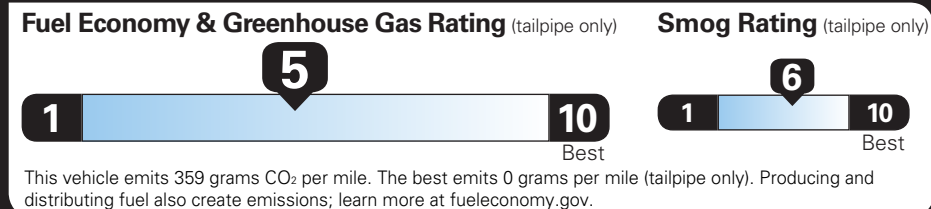

Actual results will vary for many reasons, including driving conditions and how you drive and maintain your vehicle. The average new vehicle gets 29 MPG and costs $8,000 to fuel over 5 years. Cost estimates are based on 15,000 miles per year at $3.10 per gallon. MPGe is miles per gasoline gallon equivalent. Vehicle emissions are a significant cause of climate change and smog.

fuelconomy.gov

Calculate personalized estimates and compare vehicles

GOVERNMENT 5-STAR SAFETY RATINGS

This vehicle has not been rated by the government for overall vehicle score, frontal crash, side crash or rollover risk.

Source: National Highway Traffic Safety Administration (NHTSA)
www.safercar.gov or 1-888-327-4236

PARTS CONTENT INFORMATION

FOR VEHICLES IN THIS CARLINE:
U.S./CANADIAN PARTS CONTENT: 12%
MAJOR SOURCES OF FOREIGN PARTS CONTENT: MEXICO 59%

NOTE: PARTS CONTENT DOES NOT INCLUDE FINAL ASSEMBLY, DISTRIBUTION, OR OTHER NON-PARTS COSTS.

FOR THIS VEHICLE:
FINAL ASSEMBLY POINT: SAN LUIS POTOSI, MEXICO
COUNTRY OF ORIGIN: ENGINE: MEXICO
TRANSMISSION: MEXICO

This label has been applied pursuant to Federal law - Do not remove prior to delivery to the ultimate purchaser. *Includes Manufacturer's Recommended Pre-Delivery Service. Does not include dealer installed options and accessories not listed above, local taxes or license fees.

© 2009 General Motors LLC
GMLBL_PROD_0044 - 11/01/2025

Better drives start with OnStar®
Activate today

Learn more at onstar.com, or scan the QR code
onstar.com/privacy

ORDER NO FZTJ3F SALES CODE E
SALES MODEL CODE TPE26
DEALER NO 30262
FINAL ASSEMBLY:
SAN LUIS POTOSI, MEXICO

VIN 3GKALZEG0VL104184 REISSUE

DEALER TO WHOM DELIVERED
ASA AUTO PLAZA OF AUSTIN
703 17TH AVE NW
AUSTIN, MN 55912-1839