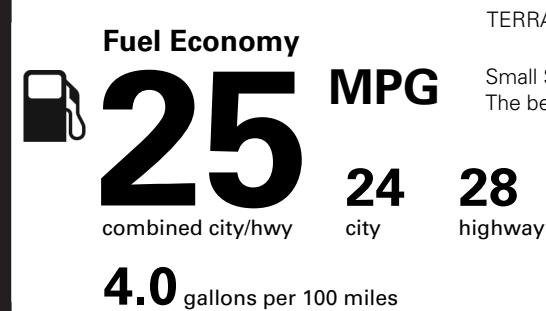

MANUFACTURER'S SUGGESTED RETAIL PRICE

STANDARD VEHICLE PRICE \$32,400.00

OPTIONS & PRICING

OPTIONS INSTALLED BY THE MANUFACTURER (MAY REPLACE STANDARD EQUIPMENT SHOWN)

- ELEVATION PREMIUM PACKAGE 2,850.00
- CORETEC SEATING
- 8-WAY POWER DRIVER SEAT ADJUSTER
- 2-WAY POWER DRIVER SEAT LUMBAR ADJUSTER
- DUAL-ZONE AUTOMATIC CLIMATE CONTROL
- CABIN HUMIDITY AND WINDSHIELD TEMPERATURE SENSOR
- RAINSENSE WIPERS
- HEATED WIPER PARK
- WIRELESS CHARGING
- AUTOSENSE POWER LIFTGATE
- UNIVERSAL HOME REMOTE
- ROOF RACK SIDE RAILS

EPA DOT Fuel Economy and Environment

Gasoline Vehicle

TERRAIN AWD
Small SUVs range from 14 to 138 MPG. The best vehicle rates 146 MPGe.

You spend \$1,250 more in fuel costs over 5 years compared to the average new vehicle.