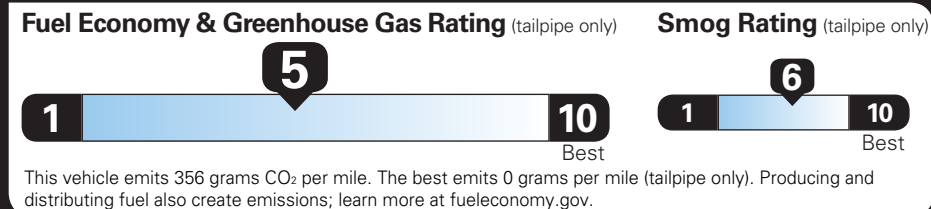

Actual results will vary for many reasons, including driving conditions and how you drive and maintain your vehicle. The average new vehicle gets 29 MPG and costs $8,000 to fuel over 5 years. Cost estimates are based on 15,000 miles per year at $3.10 per gallon. MPGe is miles per gasoline gallon equivalent. Vehicle emissions are a significant cause of climate change and smog.

fuelconomy.gov

Calculate personalized estimates and compare vehicles

GOVERNMENT 5-STAR SAFETY RATINGS

This vehicle has not been rated by the government for overall vehicle score, frontal crash, side crash or rollover risk.

Source: National Highway Traffic Safety Administration (NHTSA)
www.safercar.gov or 1-888-327-4236

PARTS CONTENT INFORMATION

FOR VEHICLES IN THIS CARLINE:
U.S./CANADIAN PARTS CONTENT: 12%
MAJOR SOURCES OF FOREIGN PARTS CONTENT: MEXICO 59%

NOTE: PARTS CONTENT DOES NOT INCLUDE FINAL ASSEMBLY, DISTRIBUTION, OR OTHER NON-PARTS COSTS.

FOR THIS VEHICLE:
FINAL ASSEMBLY POINT:
SAN LUIS POTOSI, MEXICO
COUNTRY OF ORIGIN:
ENGINE: MEXICO
TRANSMISSION: MEXICO

This label has been applied pursuant to Federal law - Do not remove prior to delivery to the ultimate purchaser. *Includes Manufacturer's Recommended Pre-Delivery Service. Does not include dealer installed options and accessories not listed above, local taxes or license fees.

© 2009 General Motors LLC
GMLBL_PROD_0044 - 11/01/2025

OnStar Better drives start with OnStar®
Activate today
Learn more at onstar.com, or scan the QR code
onstar.com/privacy

ORDER NO FZXHRM SALES CODE E
SALES MODEL CODE TPB26
DEALER NO 42555
FINAL ASSEMBLY:
SAN LUIS POTOSI, MEXICO

VIN 3GKALUEGXV111839 REISSUE

DEALER TO WHOM DELIVERED
KUNES GMC OF HASTINGS
PO BOX 186
HASTINGS, MN 55033-0186