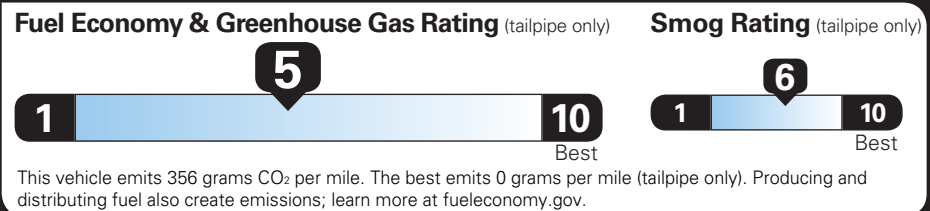

EXTERIOR

- OUTSIDE HEATED MIRRORS
- LED HEADLAMPS
- LED TAIL LAMPS
- REAR DEEP-TINTED WINDOWS

SAFETY & SECURITY

- ENHANCED AUTOMATIC EMERGENCY BRAKING
- FRONT PEDESTRIAN AND BICYCLIST BRAKING
- ENHANCED LANE KEEP ASSIST WITH LANE DEPARTURE WARNING
- FOLLOWING DISTANCE INDICATOR
- FORWARD COLLISION ALERT
- INTELLIBEAM, AUTO HIGH BEAM
- INTERSECTION AUTOMATIC EMERGENCY BRAKING
- REAR CROSS TRAFFIC BRAKING
- REVERSE AUTOMATIC BRAKING
- REAR PARK ASSIST
- BLIND ZONE STEERING ASSIST
- SAFETY ALERT SEAT

- HD REAR VISION CAMERA
- ADAPTIVE CRUISE CONTROL

MANUFACTURER'S SUGGESTED RETAIL PRICE

STANDARD VEHICLE PRICE $32,000.00

OPTIONS & PRICING

OPTIONS INSTALLED BY THE MANUFACTURER (MAY REPLACE STANDARD EQUIPMENT SHOWN)

VOLCANIC RED TINTCOAT	645.00
ENGINE BLOCK HEATER	100.00
IDENTIFICATION PRE-PRODUCTION	INC.

TOTAL OPTIONS	$745.00
TOTAL VEHICLE & OPTIONS	$32,745.00
DESTINATION CHARGE	1,395.00

TOTAL VEHICLE PRICE* $34,140.00

EPA DOT Fuel Economy and Environment

Gasoline Vehicle

Fuel Economy **25** MPG
combined city/hwy
4.0 gallons per 100 miles

TERRAIN AWD
Small SUVs range from 14 to 118 MPG. The best vehicle rates 140 MPGe.

24 city
28 highway

You spend **$1,000** more in fuel costs over 5 years compared to the average new vehicle.

G B Z

Annual fuel cost **$2,100**

Actual results will vary for many reasons, including driving conditions and how you drive and maintain your vehicle. The average new vehicle gets 28 MPG and costs $9,500 to fuel over 5 years. Cost estimates are based on 15,000 miles per year at $3.50 per gallon. MPGe is miles per gasoline gallon equivalent. Vehicle emissions are a significant cause of climate change and smog.

fuelconomy.gov
Calculate personalized estimates and compare vehicles

GOVERNMENT 5-STAR SAFETY RATINGS

This vehicle has not been rated by the government for overall vehicle score, frontal crash, side crash or rollover risk.

Source: National Highway Traffic Safety Administration (NHTSA)
www.safercar.gov or 1-888-327-4236

Equipped with the safety and security of OnStar®
Visit onstar.com for details.
onstar.com/privacy

PARTS CONTENT INFORMATION

FOR VEHICLES IN THIS CARLINE:
U.S./CANADIAN PARTS CONTENT: 15%
MAJOR SOURCES OF FOREIGN PARTS CONTENT: MEXICO 49%

NOTE: PARTS CONTENT DOES NOT INCLUDE FINAL ASSEMBLY, DISTRIBUTION, OR OTHER NON-PARTS COSTS.

FOR THIS VEHICLE:
FINAL ASSEMBLY POINT: SAN LUIS POTOSI, MEXICO
COUNTRY OF ORIGIN: ENGINE: MEXICO TRANSMISSION: UNITED STATES

This label has been applied pursuant to Federal law - Do not remove prior to delivery to the ultimate purchaser. *Includes Manufacturer's Recommended Pre-Delivery Service. Does not include dealer installed options and accessories not listed above, local taxes or license fees.

© 2009 General Motors LLC
GMLBL_PROD_0043 - 10/23/2023

ORDER NO DHJKC3 SALES CODE E
SALES MODEL CODE TPB26
DEALER NO 31111
FINAL ASSEMBLY:
SAN LUIS POTOSI, MEXICO

VIN 3GKALUEG9SL130457 REISSUE

DEALER TO WHOM DELIVERED
GENERAL MOTORS LLC
7133 ELEVEN MILE RD
WARREN, MI 48092-2709