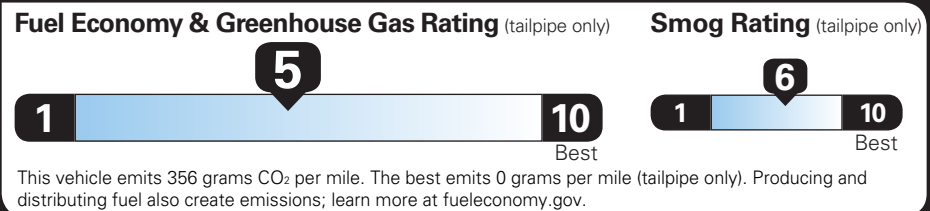

INTERIOR

- HEATED FRONT BUCKET SEATS
- HEATED STEERING WHEEL
- USB PORTS
- EXPRESS UP/DOWN DRIVER WINDOW, ALL EXPRESS DOWN
- ILLUMINATED VISOR VANITY MIRRORS

EXTERIOR

- OUTSIDE HEATED MIRRORS
- LED HEADLAMPS
- LED TAIL LAMPS
- REAR DEEP-TINTED WINDOWS

SAFETY & SECURITY

- ENHANCED AUTOMATIC EMERGENCY BRAKING
- FRONT PEDESTRIAN AND BICYCLIST BRAKING
- ENHANCED LANE KEEP ASSIST WITH LANE DEPARTURE WARNING
- FOLLOWING DISTANCE INDICATOR
- FORWARD COLLISION ALERT
- INTELLIBEAM, AUTO HIGH BEAM
- INTERSECTION AUTOMATIC EMERGENCY BRAKING
- REAR CROSS TRAFFIC BRAKING
- REVERSE AUTOMATIC BRAKING
- REAR PARK ASSIST
- BLIND ZONE STEERING ASSIST
- SAFETY ALERT SEAT

- HD REAR VISION CAMERA
- ADAPTIVE CRUISE CONTROL

MANUFACTURER'S SUGGESTED RETAIL PRICE

STANDARD VEHICLE PRICE $32,000.00

OPTIONS & PRICING

OPTIONS INSTALLED BY THE MANUFACTURER (MAY REPLACE STANDARD EQUIPMENT SHOWN)

VOLCANIC RED TINTCOAT	645.00
IDENTIFICATION PRE-PRODUCTION	INC.
TOTAL OPTIONS	$645.00
TOTAL VEHICLE & OPTIONS	$32,645.00
DESTINATION CHARGE	1,395.00

TOTAL VEHICLE PRICE* $34,040.00

EPA DOT Fuel Economy and Environment

Gasoline Vehicle

TERRAIN AWD
Small SUVs range from 14 to 118 MPG. The best vehicle rates 140 MPGe.

Fuel Economy
25 MPG
combined city/hwy
4.0 gallons per 100 miles

24 city
28 highway

You spend $1,000 more in fuel costs over 5 years compared to the average new vehicle.

G B X

Annual fuel cost $2,100

Actual results will vary for many reasons, including driving conditions and how you drive and maintain your vehicle. The average new vehicle gets 28 MPG and costs $9,500 to fuel over 5 years. Cost estimates are based on 15,000 miles per year at $3.50 per gallon. MPGe is miles per gasoline gallon equivalent. Vehicle emissions are a significant cause of climate change and smog.

fuelconomy.gov
Calculate personalized estimates and compare vehicles

GOVERNMENT 5-STAR SAFETY RATINGS

This vehicle has not been rated by the government for overall vehicle score, frontal crash, side crash or rollover risk.

Source: National Highway Traffic Safety Administration (NHTSA)
www.safercar.gov or 1-888-327-4236

Equipped with the safety and security of OnStar®

Visit onstar.com for details.
onstar.com/privacy

PARTS CONTENT INFORMATION

FOR VEHICLES IN THIS CARLINE:
U.S./CANADIAN PARTS CONTENT: 15%
MAJOR SOURCES OF FOREIGN PARTS CONTENT: MEXICO 49%

NOTE: PARTS CONTENT DOES NOT INCLUDE FINAL ASSEMBLY, DISTRIBUTION, OR OTHER NON-PARTS COSTS.

FOR THIS VEHICLE:
FINAL ASSEMBLY POINT:
SAN LUIS POTOSI, MEXICO
COUNTRY OF ORIGIN:
ENGINE: MEXICO
TRANSMISSION: UNITED STATES

This label has been applied pursuant to Federal law - Do not remove prior to delivery to the ultimate purchaser. *Includes Manufacturer's Recommended Pre-Delivery Service. Does not include dealer installed options and accessories not listed above, local taxes or license fees.

© 2009 General Motors LLC
GMLBL_PROD_0043 - 10/23/2023

ORDER NO DHJJ4D SALES CODE E
SALES MODEL CODE TPB26
DEALER NO 31111
FINAL ASSEMBLY:
SAN LUIS POTOSI, MEXICO

VIN 3GKALUEG2SL130428 REISSUE
DEALER TO WHOM DELIVERED
GENERAL MOTORS LLC
7133 ELEVEN MILE RD
WARREN, MI 48092-2709