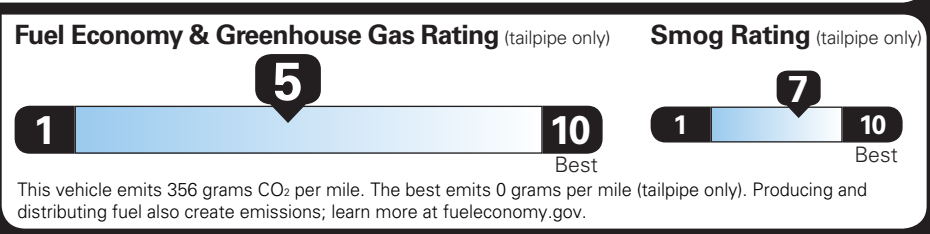

SAFETY & SECURITY

- GMC PRO SAFETY:
  - *INTELLIBEAM-AUTO HIGH BEAM
  - *FOLLOWING DISTANCE INDICATOR
  - *FORWARD COLLISION ALERT
  - *LANE KEEP ASSIST WITH LANE DEPARTURE WARNING

- *AUTOMATIC EMERGENCY BRAKING
- *FRONT PEDESTRIAN BRAKING
- REAR VISION CAMERA
- TEEN DRIVER
- THEFT DETERRENT SYSTEM UNAUTHORIZED ENTRY
- TIRE PRESSURE MONITOR, W/ TIRE FILL ALERT (EXCL SPARE)

CONNECTIVITY FEATURES

- GMC INFOTAINMENT SYSTEM W/ 7" DIAG. COLOR TOUCHSCREEN
- ADDITIONAL FEATURES FOR COMPATIBLE PHONES INCLUDE:
  - BLUETOOTH AUDIO STREAMING
  - VOICE COMMAND PASSTHROUGH TO PHONE, WIRELESS ANDROID AUTO & WIRELESS APPLE CARPLAY CAPABLE
- USB CHARGING-ONLY PORTS, 2
- 2 USB PORTS, AUXILIARY INPUT JACK
- SIRIUSXM AUDIO WITH

1. SXM TRIAL SUBSCRIPTION
   - REMOTE KEYLESS/ REMOTE OPEN
2. MANUFACTURER'S SUGGESTED RETAIL PRICE

STANDARD VEHICLE PRICE $30,300.00

OPTIONS & PRICING

OPTIONS INSTALLED BY THE MANUFACTURER (MAY REPLACE STANDARD EQUIPMENT SHOWN)

3 YEARS REMOTE ACCESS	-300.00
PLAN DELETE	
FLEET	INC.

TOTAL OPTIONS	- $300.00
TOTAL VEHICLE & OPTIONS	$30,000.00
DESTINATION CHARGE	1,395.00

TOTAL VEHICLE PRICE* $31,395.00

EPA DOT Fuel Economy and Environment

Gasoline Vehicle

TERRAIN AWD

Fuel Economy **25** MPG
combined city/hwy

23 city

28 highway

4.0 gallons per 100 miles

You spend **$1,000** more in fuel costs over 5 years compared to the average new vehicle.

Annual fuel cost **$2,150**

Actual results will vary for many reasons, including driving conditions and how you drive and maintain your vehicle. The average new vehicle gets 28 MPG and costs $9,750 to fuel over 5 years. Cost estimates are based on 15,000 miles per year at $3.60 per gallon. MPGe is miles per gasoline gallon equivalent. Vehicle emissions are a significant cause of climate change and smog.

fuel economy.gov
Calculate personalized estimates and compare vehicles

GOVERNMENT 5-STAR SAFETY RATINGS

Overall Vehicle Score ★★★★★
Based on the combined ratings of frontal, side and rollover. Should ONLY be compared to other vehicles of similar size and weight.

Frontal Crash	Driver Passenger	★★★★★
Based on the risk of injury in a frontal impact. Should ONLY be compared to other vehicles of similar size and weight.		
Side Crash	Front seat Rear seat	★★★★★
Based on the risk of injury in a side impact.		
Rollover		★★★★★
Based on the risk of rollover in a single-vehicle crash.		

Star ratings range from 1 to 5 stars (★★★★★) with 5 being the highest.
Source: National Highway Traffic Safety Administration (NHTSA)
www.safercar.gov or 1-888-327-4236

PARTS CONTENT INFORMATION

FOR VEHICLES IN THIS CARLINE:
U.S./CANADIAN PARTS CONTENT: 20%
MAJOR SOURCES OF FOREIGN PARTS CONTENT: MEXICO 42%

NOTE: PARTS CONTENT DOES NOT INCLUDE FINAL ASSEMBLY, DISTRIBUTION, OR OTHER NON-PARTS COSTS.

FOR THIS VEHICLE:
FINAL ASSEMBLY POINT: SAN LUIS POTOSI, MEXICO
COUNTRY OF ORIGIN: ENGINE: MEXICO TRANSMISSION: UNITED STATES

This label has been applied pursuant to Federal law - Do not remove prior to delivery to the ultimate purchaser. *Includes Manufacturer's Recommended Pre-Delivery Service. Does not include dealer installed options and accessories not listed above, local taxes or license fees.

© 2009 General Motors LLC
GMLBL_PROD_0043 - 10/23/2023

ORDER NO DJKTVO SALES CODE R
SALES MODEL CODE TXB26
DEALER NO 26519
FINAL ASSEMBLY:
SAN LUIS POTOSI, MEXICO

VIN 3GKALTEG4RL350030 REISSUE

DEALER TO WHOM DELIVERED
CASA DE CADILLAC/EAN HOLDINGS LLC C
14401 VENTURA BLVD
SHERMAN OAKS, CA 91423-2681

Equipped with the safety and security of OnStar®

Visit onstar.com for details.

onstar.com/privacy