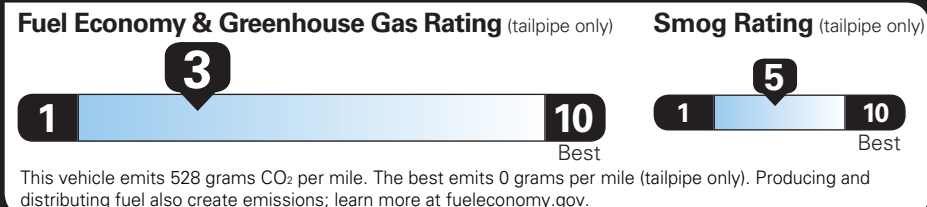

(DEALER INSTALLED)

- BLACK NAMEPLATES

FRONT BUCKET SEATS WITH CENTER CONSOLE 655.00
MULTI-FLEX TAILGATE 445.00
ACTIVE EXHAUST 395.00
GVWR: 7,100 LBS. (3,221 KG) INC.
REAR AXLE: 3.23 RATIO INC.
CONVENIENCE PACKAGE INC.
20" HIGH GLOSS BLACK PAINTED ALUMINUM WHEELS INC.

TOTAL OPTIONS $11,725.00
TOTAL VEHICLE & OPTIONS $71,425.00
DESTINATION CHARGE 2,795.00
TOTAL BEFORE SAVINGS $74,220.00
LT TRAIL BOSS PREMIUM PACKAGE -500.00
DISCOUNT

TOTAL VEHICLE PRICE* $73,720.00

EPA DOT Fuel Economy and Environment

Gasoline Vehicle

SILVERADO 4WD

Fuel Economy

17 MPG
combined city/hwy

15 MPG
city

20 MPG
highway

5.9 gallons per 100 miles

Standard pickup trucks range from 12 to 87 MPG. The best vehicle rates 146 MPGe.

You spend $9,750
more in fuel costs over 5 years
compared to the average new vehicle.

Annual fuel cost $3,650

Actual results will vary for many reasons, including driving conditions and how you drive and maintain your vehicle. The average new vehicle gets 29 MPG and costs $8,500 to fuel over 5 years. Cost estimates are based on 15,000 miles per year at $4.15 per gallon. MPGe is miles per gasoline gallon equivalent. Vehicle emissions are a significant cause of climate change and smog.

fuelconomy.gov

Calculate personalized estimates and compare vehicles

GOVERNMENT 5-STAR SAFETY RATINGS

Overall Vehicle Score ★★★★★

Based on the combined ratings of frontal, side and rollover. Should ONLY be compared to other vehicles of similar size and weight.

Frontal Crash Driver Passenger ★★★★★

Based on the risk of injury in a frontal impact. Should ONLY be compared to other vehicles of similar size and weight.

Side Crash Front seat Rear seat ★★★★★

Based on the risk of injury in a side impact.

Rollover ★★★★★

Based on the risk of rollover in a single-vehicle crash.

Star ratings range from 1 to 5 stars (★★★★★) with 5 being the highest.
Source: National Highway Traffic Safety Administration (NHTSA)
www.safercar.gov or 1-888-327-4236

PARTS CONTENT INFORMATION

FOR VEHICLES IN THIS CARLINE:
U.S./CANADIAN PARTS CONTENT: 38%
MAJOR SOURCES OF FOREIGN PARTS CONTENT: MEXICO 36%

NOTE: PARTS CONTENT DOES NOT INCLUDE FINAL ASSEMBLY, DISTRIBUTION, OR OTHER NON-PARTS COSTS.

FOR THIS VEHICLE:
FINAL ASSEMBLY POINT: SILAO, GJ MEXICO
COUNTRY OF ORIGIN: ENGINE: UNITED STATES TRANSMISSION: UNITED STATES

This label has been applied pursuant to Federal law - Do not remove prior to delivery to the ultimate purchaser. *Includes Manufacturer's Recommended Pre-Delivery Service. Does not include dealer installed options and accessories not listed above, local taxes or license fees.

© 2009 General Motors LLC GMLBL_PROD_0044 - 11/01/2025

ORDER NO FXTNWD SALES CODE E
SALES MODEL CODE CK10543
DEALER NO 11024
FINAL ASSEMBLY:
SILAO, GJ MEXICO

VIN 3GCUKFULXTG371667 REISSUE

DEALER TO WHOM DELIVERED
DEHAVEN CHEVROLET INC.
5200 ILLINOIS RD
FORT WAYNE, IN 46804-1175

Better drives start with OnStar®
Activate today

Learn more at onstar.com, or scan the QR code

onstar.com/privacy