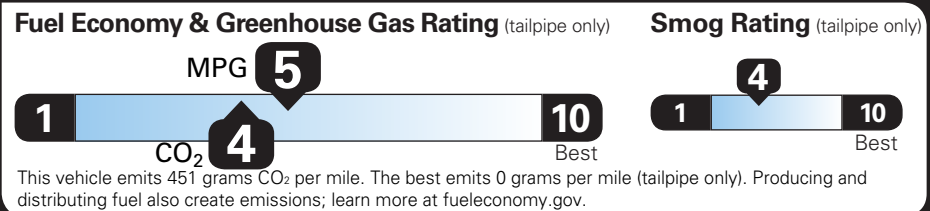

LT TRAIL BOSS PREMIUM PACKAGE 3,800.00

1. UNIVERSAL HOME REMOTE
   - REAR SLIDING POWER WINDOW
   - HITCH GUIDANCE W/ HITCH VIEW
   - TRAILERING APP
   - BOSE PREMIUM SOUND SYSTEM
   - HD SURROUND VISION
   - TRAILER CAMERA PROVISIONS
   - TRAILER SIDE BLIND ZONE ALERT
   - REAR CROSS TRAFFIC BRAKING
   - REAR PEDESTRIAN ALERT
   - FRONT AND REAR PARK ASSIST PERIMETER LIGHTING
   - LEATHER PACKAGE
   - REAR 60/40 FOLDING BENCH SEAT WITH SEATBACK AND UNDERSEAT STORAGE
   - CHEVYTEC SPRAY-ON BEDLINER
   - REAR WHEELHOUSE LINERS
2. ENG: DURAMAX 3.0L TURBO-DIESEL 2,590.00
   BLACK ASSIST STEPS 850.00
   (DEALER INSTALLED)
   FRONT BUCKET SEATS WITH CENTER CONSOLE 655.00

ADAPTIVE CRUISE CONTROL	500.00
MULTI-FLEX TAILGATE	445.00
MUD -TERRAIN TERRITORY TIRES	295.00
UNDERSEAT STORAGE (DEALER INSTALLED)	295.00
BED VIEW CAMERA	250.00
18" HIGH GLOSS BLACK PAINTED ALUMINUM WHEELS	-800.00
GVWR: 7,200 LBS. (3,266 KG)	INC.
REAR AXLE: 3.23 RATIO	INC.
CONVENIENCE PACKAGE	INC.

TOTAL OPTIONS	$8,880.00
TOTAL VEHICLE & OPTIONS	$68,580.00
DESTINATION CHARGE	2,795.00
TOTAL BEFORE SAVINGS	$71,375.00
LT TRAIL BOSS PREMIUM PACKAGE DISCOUNT	-500.00

TOTAL VEHICLE PRICE* $70,875.00

EPA DOT Fuel Economy and Environment

Diesel Vehicle

SILVERADO 4WD MUD TERRAIN TIRE

Fuel Economy

23 MPG combined city/hwy
21 MPG city
24 MPG highway

4.3 gallons per 100 miles

You spend $3,250 more in fuel costs over 5 years compared to the average new vehicle.

Annual fuel cost $2,350

Actual results will vary for many reasons, including driving conditions and how you drive and maintain your vehicle. The average new vehicle gets 29 MPG and costs $8,500 to fuel over 5 years. Cost estimates are based on 15,000 miles per year at $3.60 per gallon. MPG is miles per gasoline gallon equivalent. Vehicle emissions are a significant cause of climate change and smog.

fuel economy.gov
Calculate personalized estimates and compare vehicles

GOVERNMENT 5-STAR SAFETY RATINGS

Overall Vehicle Score ★★★★★
Based on the combined ratings of frontal, side and rollover. Should ONLY be compared to other vehicles of similar size and weight.

Frontal Crash	Driver Passenger	★★★★★
Based on the risk of injury in a frontal impact. Should ONLY be compared to other vehicles of similar size and weight.		
Side Crash	Front seat Rear seat	★★★★★
Based on the risk of injury in a side impact.		
Rollover		★★★★★
Based on the risk of rollover in a single-vehicle crash.		

Star ratings range from 1 to 5 stars (★★★★★) with 5 being the highest.
Source: National Highway Traffic Safety Administration (NHTSA)
www.safercar.gov or 1-888-327-4236

PARTS CONTENT INFORMATION

FOR VEHICLES IN THIS CARLINE:
U.S./CANADIAN PARTS CONTENT: 38%
MAJOR SOURCES OF FOREIGN PARTS CONTENT: MEXICO 36%

NOTE: PARTS CONTENT DOES NOT INCLUDE FINAL ASSEMBLY, DISTRIBUTION, OR OTHER NON-PARTS COSTS.

FOR THIS VEHICLE:
FINAL ASSEMBLY POINT: SILAO, GJ MEXICO
COUNTRY OF ORIGIN: ENGINE: UNITED STATES TRANSMISSION: UNITED STATES

This label has been applied pursuant to Federal law - Do not remove prior to delivery to the ultimate purchaser. *Includes Manufacturer's Recommended Pre-Delivery Service. Does not include dealer installed options and accessories not listed above, local taxes or license fees.

© 2009 General Motors LLC
GMLBL_PROD_0044 - 11/01/2025

ORDER NO FZHJ4 SALES CODE E
SALES MODEL CODE CK10543
DEALER NO 23545
FINAL ASSEMBLY: SILAO, GJ MEXICO

VIN 3GCUKFE8XTG415940 REISSUE
DEALER TO WHOM DELIVERED
CHEVROLET OF PUENTE HILLS
17300 E GALE AVENUE
CITY OF INDUSTRY, CA 91748-1512

OnStar
Better drives start with OnStar®
Activate today
Learn more at onstar.com, or scan the QR code
onstar.com/privacy

WARNING
Cancer and Reproductive Harm
www.P65Warnings.ca.gov/
passenger-vehicle
SEE OWNER'S MANUAL