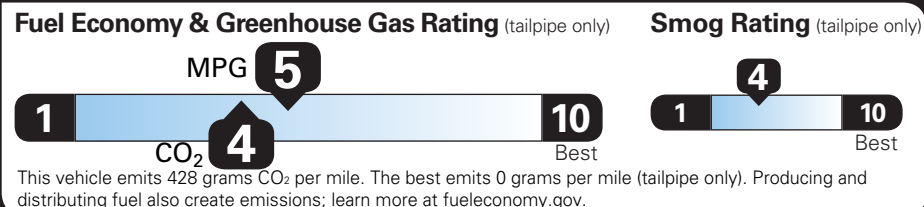

Actual results will vary for many reasons, including driving conditions and how you drive and maintain your vehicle. The average new vehicle gets 29 MPG and costs $8,500 to fuel over 5 years. Cost estimates are based on 15,000 miles per year at $3.60 per gallon. MPGe is miles per gasoline gallon equivalent. Vehicle emissions are a significant cause of climate change and smog.

fuel economy.gov

Calculate personalized estimates and compare vehicles

GOVERNMENT 5-STAR SAFETY RATINGS

Overall Vehicle Score Not Rated

Based on the combined ratings of frontal, side and rollover. Should ONLY be compared to other vehicles of similar size and weight.

Frontal Crash Driver Passenger **★★★★★**

Based on the risk of injury in a frontal impact. Should ONLY be compared to other vehicles of similar size and weight.

Side Crash Front seat Rear seat **Not Rated Not Rated**

Based on the risk of injury in a side impact.

Rollover **★★★★**

Based on the risk of rollover in a single-vehicle crash.

Star ratings range from 1 to 5 stars (★★★★★) with 5 being the highest. Source: National Highway Traffic Safety Administration (NHTSA) www.safercar.gov or 1-888-327-4236

PARTS CONTENT INFORMATION

FOR VEHICLES IN THIS CARLINE:
U.S./CANADIAN PARTS CONTENT: 38%
MAJOR SOURCES OF FOREIGN PARTS CONTENT: MEXICO 36%

NOTE: PARTS CONTENT DOES NOT INCLUDE FINAL ASSEMBLY, DISTRIBUTION, OR OTHER NON-PARTS COSTS.

FOR THIS VEHICLE:
FINAL ASSEMBLY POINT: SILAO, GJ MEXICO
COUNTRY OF ORIGIN: ENGINE: UNITED STATES TRANSMISSION: UNITED STATES

This label has been applied pursuant to Federal law - Do not remove prior to delivery to the ultimate purchaser. *Includes Manufacturer's Recommended Pre-Delivery Service. Does not include dealer installed options and accessories not listed above, local taxes or license fees.

© 2009 General Motors LLC GMLBL_PROD_0044 - 11/01/2025

ORDER NO FTXFWM SALES CODE E
SALES MODEL CODE CK10543
DEALER NO 03170
FINAL ASSEMBLY:
SILAO, GJ MEXICO

VIN 3GCUKEE8XTG285992 REISSUE

DEALER TO WHOM DELIVERED
JIM BUTLER CHEVROLET, INC.
759 GRAVOIS BLUFFS BLVD
FENTON, MO 63026-7719

Better drives start with OnStar®

Activate today

Learn more at onstar.com, or scan the QR code

onstar.com/privacy