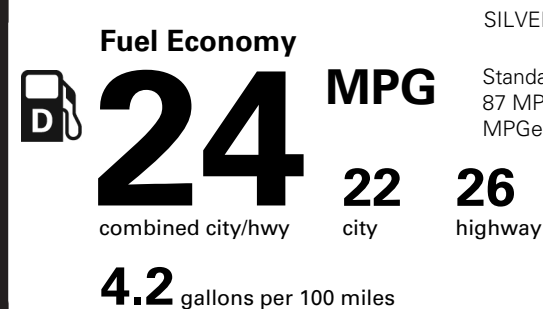

## EPA DOT Fuel Economy and Environment

Diesel Vehicle

SILVERADO 4WD

Standard pickup trucks range from 12 to 87 MPG. The best vehicle rates 146 MPGe.

You spend **\$2,750** more in fuel costs over 5 years compared to the average new vehicle.